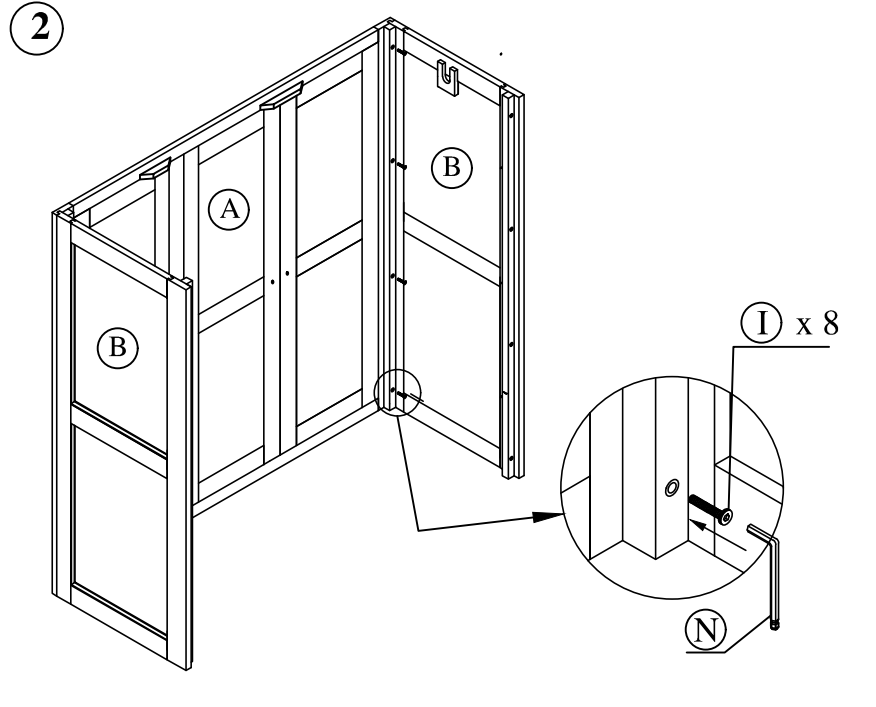

Product Assembly : 3 Door 2 Drawer Wardrobe with Center Mirror

FBO - WD03PKLR / FMT

This assembly requires two people.

A : Door Frame x 01

B : Side Frame x 02

C : Back Frame x 01

D : Top Frame x 01

E : Hanging Rail x 01

F : The base x 01

G : The base x 01

This assembly requires two people.

H : Handle x 03

I : Bolt 30 mm x 16

J : Screws 15mm x 30

K : Screws 12mm x 04

L : Screws 30 mm & washer x 03