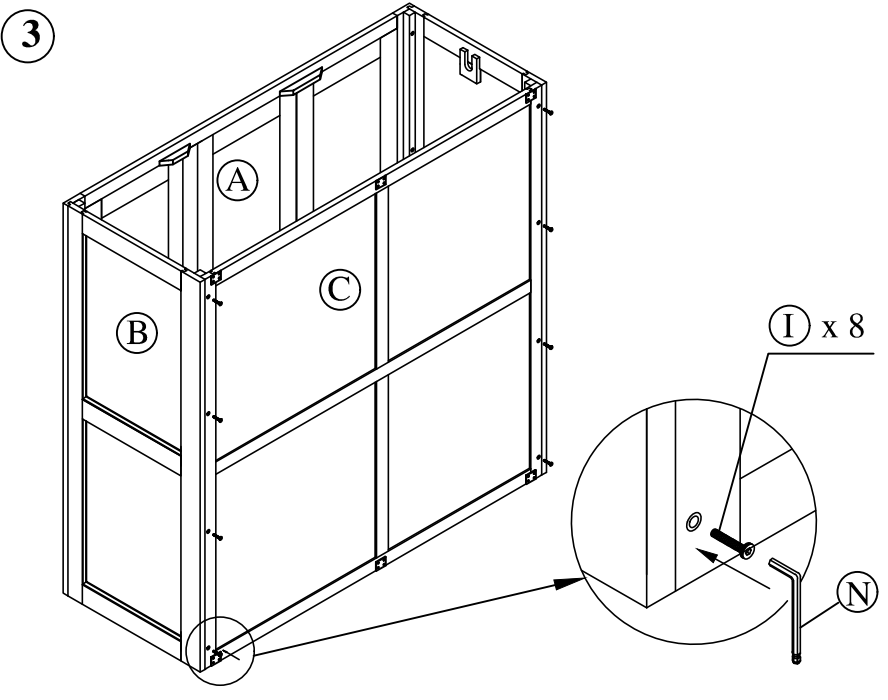

Product Assembly : 3 Door 2 Drawer Wardrobe with Center Mirror

FBO - WD03PKLR / FMT

This assembly requires two people.

A : Door Frame x 01

B : Side Frame x 02

C : Back Frame x 01

D : Top Frame x 01

E : Hanging Rail x 01

F : The base x 01

G : The base x 01

This assembly requires two people.

H : Handle x 03

I : Bolt 30 mm x 16

J : Screws 15mm x 30

K : Screws 12mm x 04

L : Screws 30 mm & washer x 03