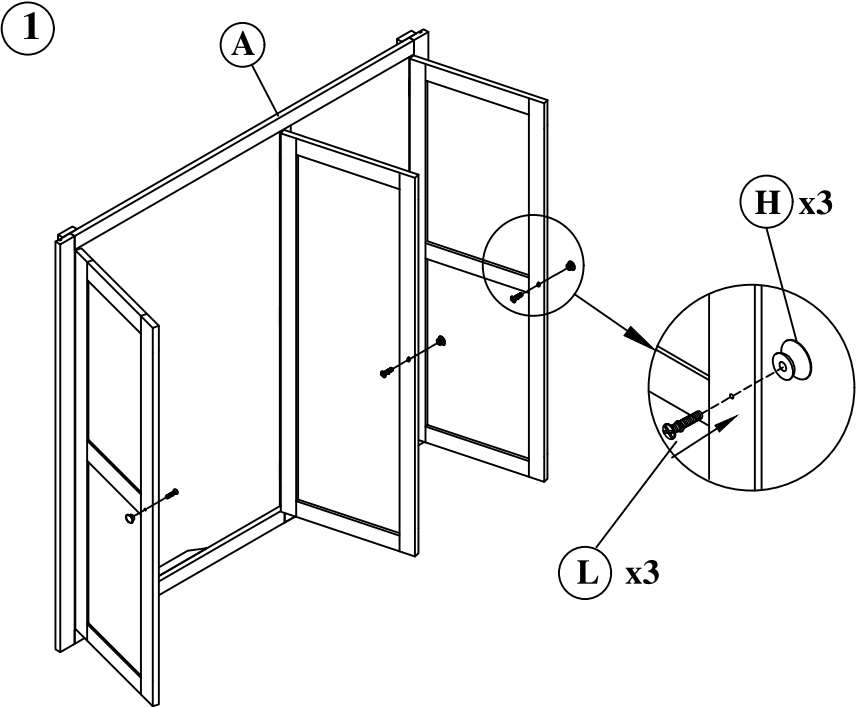

Product Assembly : 3 Door 2 Drawer Wardrobe with Center Mirror

FBO - WD03PKLR / FMT

This assembly requires two people.

A : Door Frame x 01

B : Side Frame x 02

C : Back Frame x 01

D : Top Frame x 01

E : Hanging Rail x 01

F : The base x 01

G : The base x 01

This assembly requires two people.

H : Handle x 03

I : Bolt 30 mm x 16

J : Screws 15mm x 30

K : Screws 12mm x 04

L : Screws 30 mm & washer x 03