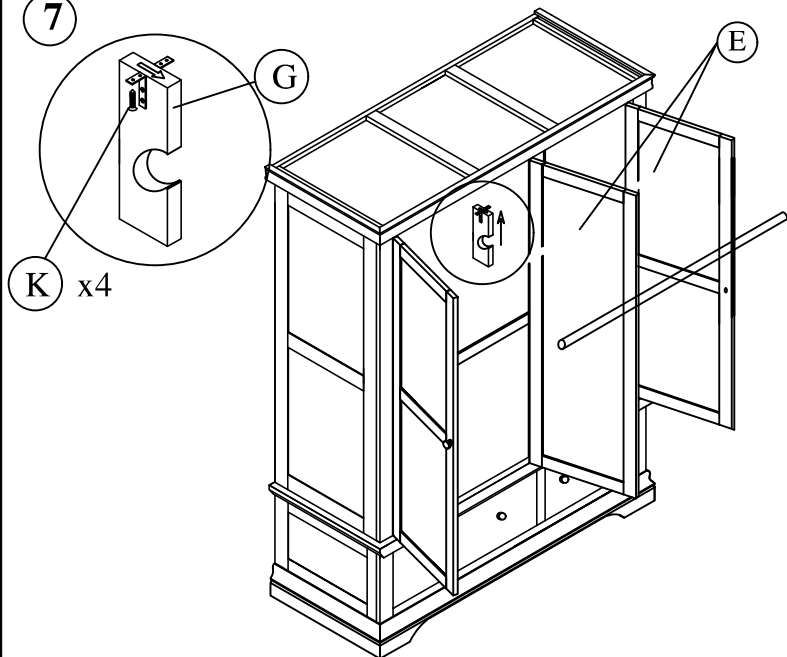

This assembly requires two people.

H : Handle x 03

I : Bolt 30 mm x 16

J : Screws 15mm x 30

K : Screws 12mm x 04

L : Screws 30 mm & washer x 03

M : Metal Corner x 06

N : Allen Keys x 02

5

6

7

8