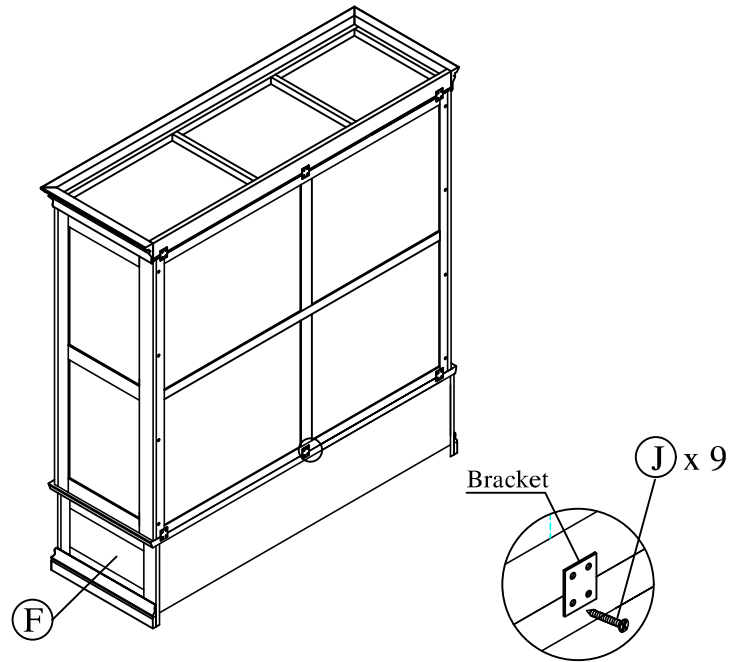

This assembly requires two people.

H : Handle x 03

I : Bolt 30 mm x 16

J : Screws 15mm x 30

K : Screws 12mm x 04

L : Screws 30 mm & washer x 03

M : Metal Corner x 06

N : Allen Keys x 02

5