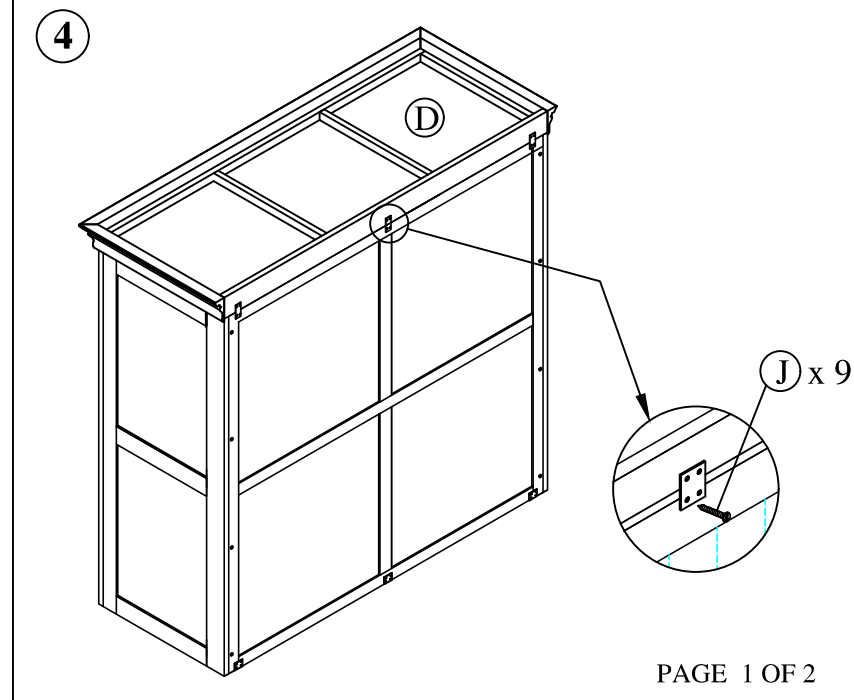

Product Assembly : 3 Door 2 Drawer Wardrobe with Center Mirror

FBO - WD03PKLR / FMT

This assembly requires two people.

A : Door Frame x 01

B : Side Frame x 02

C : Back Frame x 01

D : Top Frame x 01

E : Hanging Rail x 01

F : The base x 01

G : The base x 01

This assembly requires two people.

H : Handle x 03

I : Bolt 30 mm x 16

J : Screws 15mm x 30

K : Screws 12mm x 04

L : Screws 30 mm & washer x 03