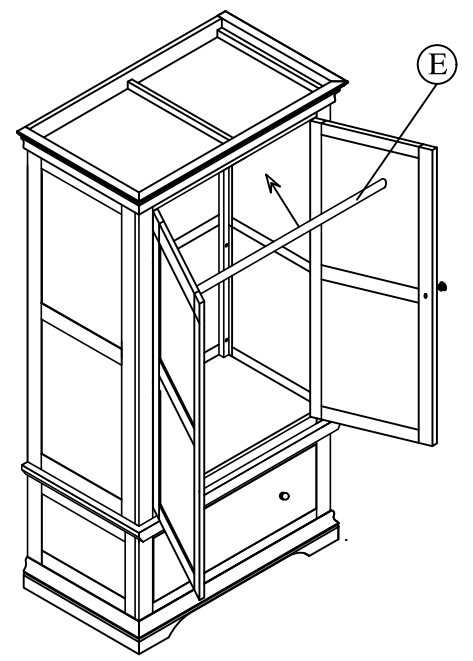

Product Assembly : 2 Door 1 Drawer Wardrobe

FBO - WD02PLR / FMT

This assembly requires two people.

G : Handle x 02

H : Bolt 30 mm x 16

I : Screws 15mm x 26

J : Screws 30 mm & washer x 02

K : Metal Corner x 04

L : Allen Keys x 02

5

6

7

8