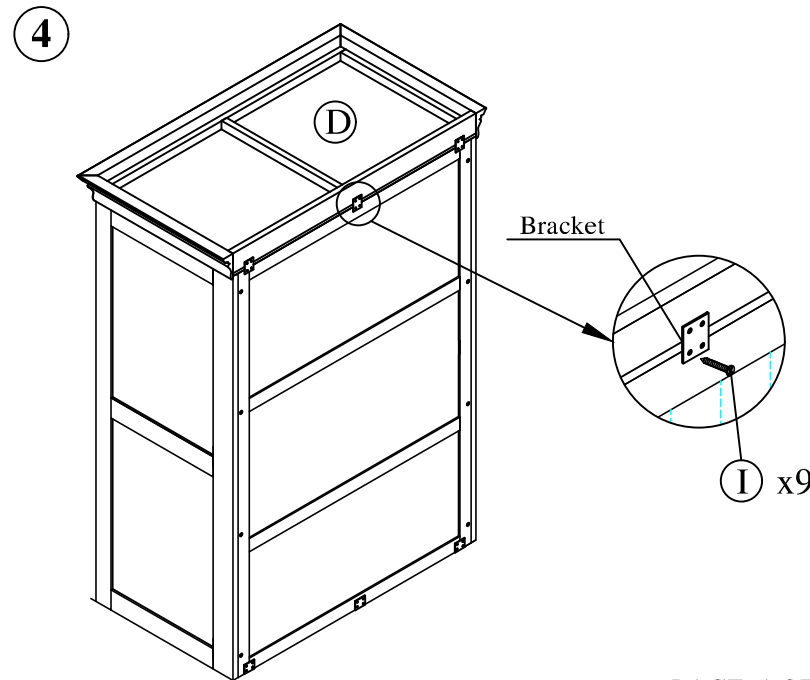

Product Assembly : 2 Door 1 Drawer Wardrobe

FBO - WD02PLR / FMT

This assembly requires two people.

A : Door Frame x 01

B : Side Frame x 02

C : Back Frame x 01

D : Top Frame x 01

E : Hanging Rail x 01

F : The base x 01

Product Assembly : 2 Door 1 Drawer Wardrobe

FBO - WD02PLR / FMT

This assembly requires two people.

G : Handle x 02

H : Bolt 30 mm x 16

I : Screws 15mm x 26

J : Screws 30 mm & washer x 02