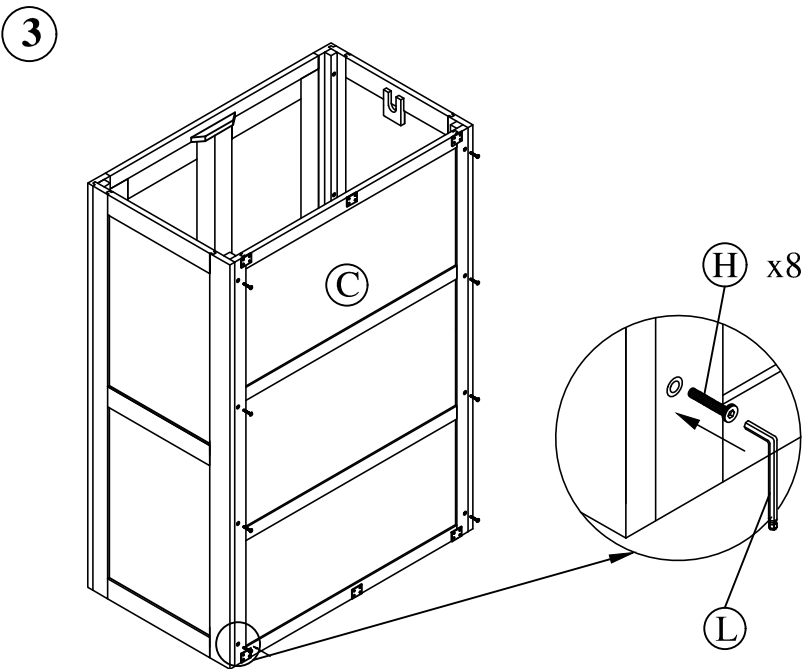

Product Assembly : 2 Door 1 Drawer Wardrobe

FBO - WD02PLR / FMT

This assembly requires two people.

A : Door Frame x 01

B : Side Frame x 02

C : Back Frame x 01

D : Top Frame x 01

E : Hanging Rail x 01

F : The base x 01

Product Assembly : 2 Door 1 Drawer Wardrobe

FBO - WD02PLR / FMT

This assembly requires two people.

G : Handle x 02

H : Bolt 30 mm x 16

I : Screws 15mm x 26

J : Screws 30 mm & washer x 02