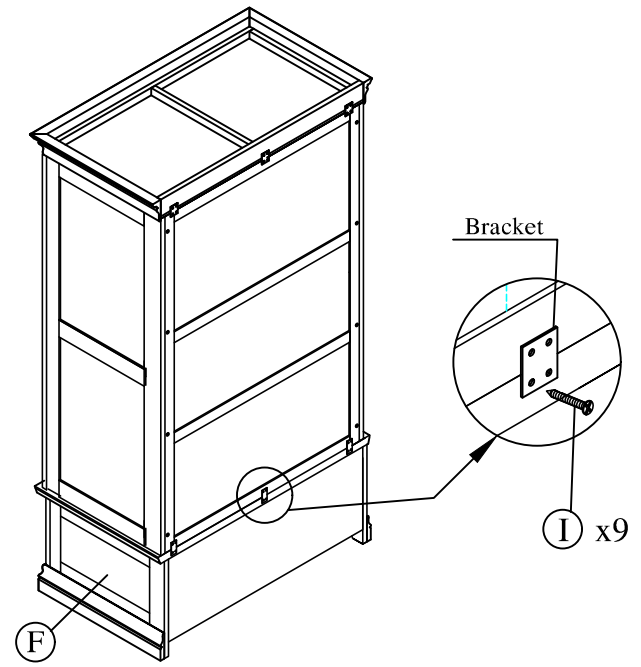

Product Assembly : 2 Door 1 Drawer Wardrobe

FBO - WD02PLR / FMT

This assembly requires two people.

G : Handle x 02

H : Bolt 30 mm x 16

I : Screws 15mm x 26

J : Screws 30 mm & washer x 02

K : Metal Corner x 04

L : Allen Keys x 02

5