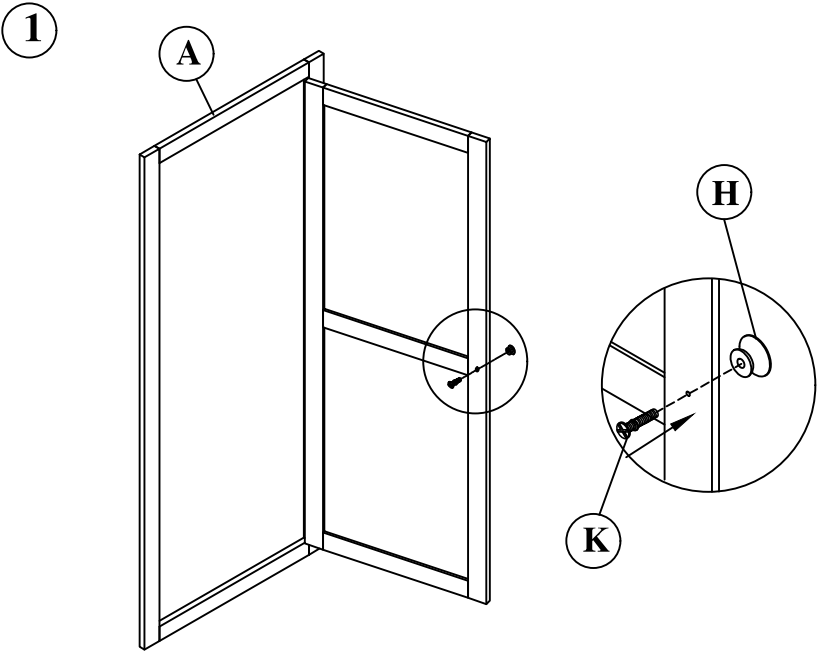

Product Assembly : Single Wardrobe

FBO - WDLR / FMT

This assembly requires two people.

A : Door Frame x 01

B : Side Frame x 02

C : Back Frame x 01

D : Top Frame x 01

E : Hanging Rail x 01

F : Bottom Frame x 01

G : Shelf x 02

Product Assembly : Single Wardrobe

FBO - WDLR / FMT

This assembly requires two people.

H : Handle x 01

I : Bolt 30 mm x 20

J : Screws 15mm x 20

K : Screws 30 mm & washer x 01

L : Metal Corner x 04

M : Shelf Pin x 08

N : Allen Keys x 02