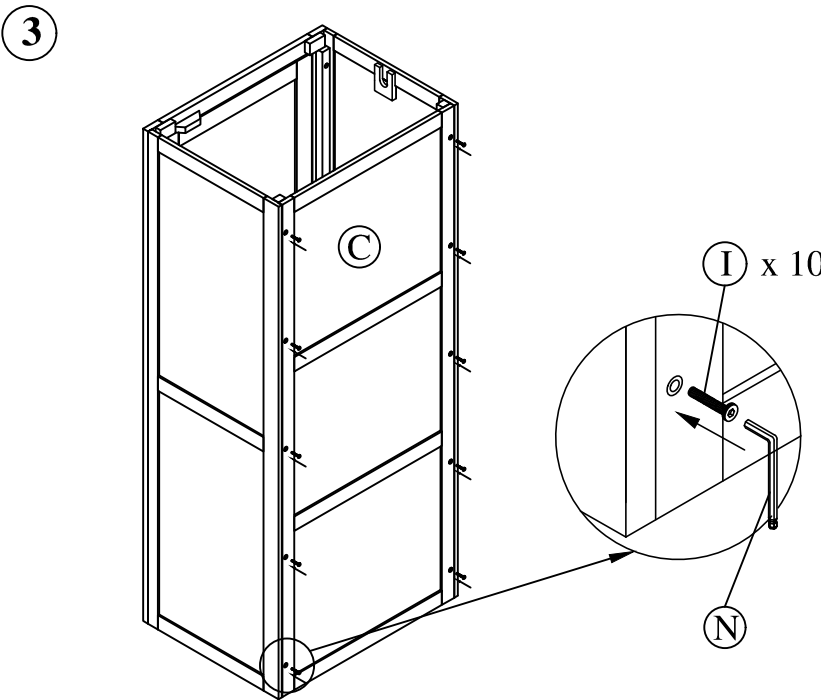

Product Assembly : Single Wardrobe

FBO - WDLR / FMT

This assembly requires two people.

A : Door Frame x 01

B : Side Frame x 02

C : Back Frame x 01

D : Top Frame x 01

E : Hanging Rail x 01

F : Bottom Frame x 01

G : Shelf x 02

Product Assembly : Single Wardrobe

FBO - WDLR / FMT

This assembly requires two people.

H : Handle x 01

I : Bolt 30 mm x 20

J : Screws 15mm x 20

K : Screws 30 mm & washer x 01

L : Metal Corner x 04

M : Shelf Pin x 08

N : Allen Keys x 02