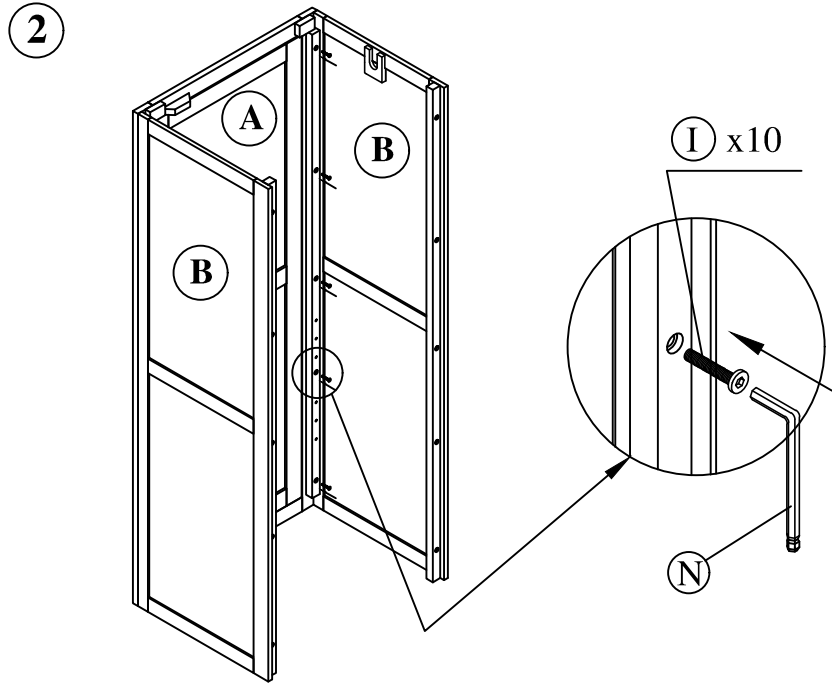

Product Assembly : Single Wardrobe

FBO - WDLR / FMT

This assembly requires two people.

A : Door Frame x 01

B : Side Frame x 02

C : Back Frame x 01

D : Top Frame x 01

E : Hanging Rail x 01

F : Bottom Frame x 01

G : Shelf x 02

Product Assembly : Single Wardrobe

FBO - WDLR / FMT

This assembly requires two people.

H : Handle x 01

I : Bolt 30 mm x 20

J : Screws 15mm x 20

K : Screws 30 mm & washer x 01

L : Metal Corner x 04

M : Shelf Pin x 08

N : Allen Keys x 02