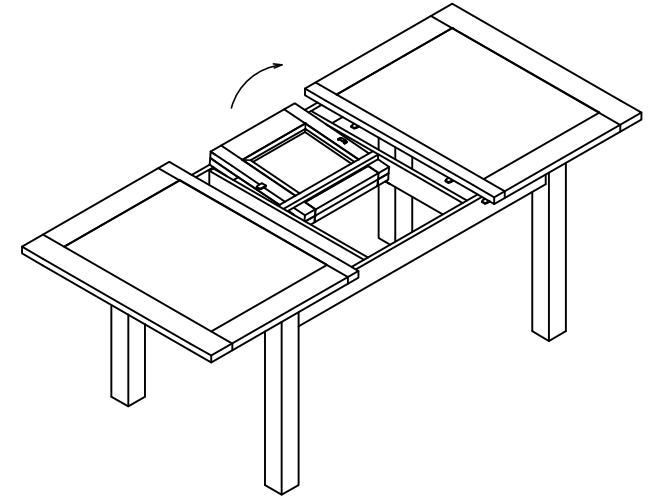

STEP 1

STEP 2

STEP 3

STEP 4

STEP 5

STEP 6