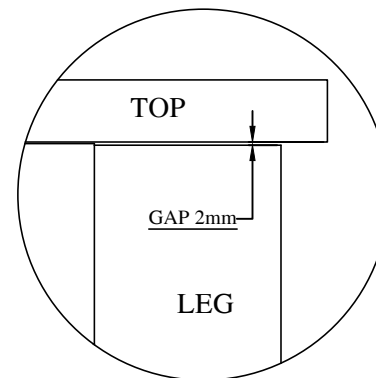

Product Assembly : Small Extension Table with Verneed on Top **RQ - BA14MR / V3P**

A: Top x 01

B: Leg x 04

C: Bolt & Washer
10 x 60mm : 08

D: Key x 01

↓ CONTINUE

STEP 1

STEP 2