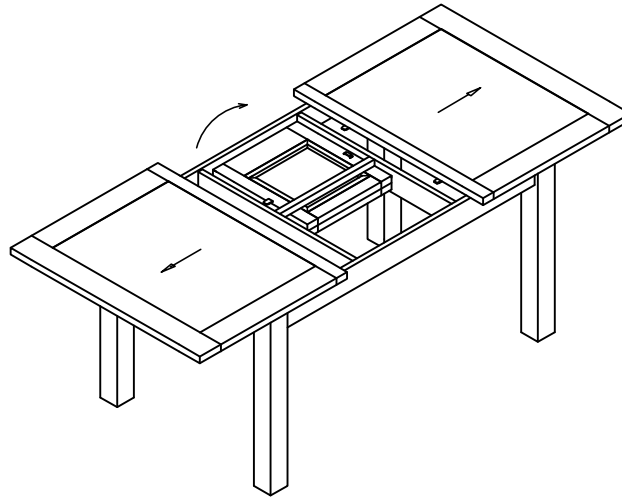

Product Assembly : Small Extension Table with Verneed on Top **RQ - BA14MR / V3P**

A: Top x 01

B: Leg x 04

C: Bolt & Washer
10 x 60mm : 08

D: Key x 01

↓ CONTINUE

STEP 1

STEP 2