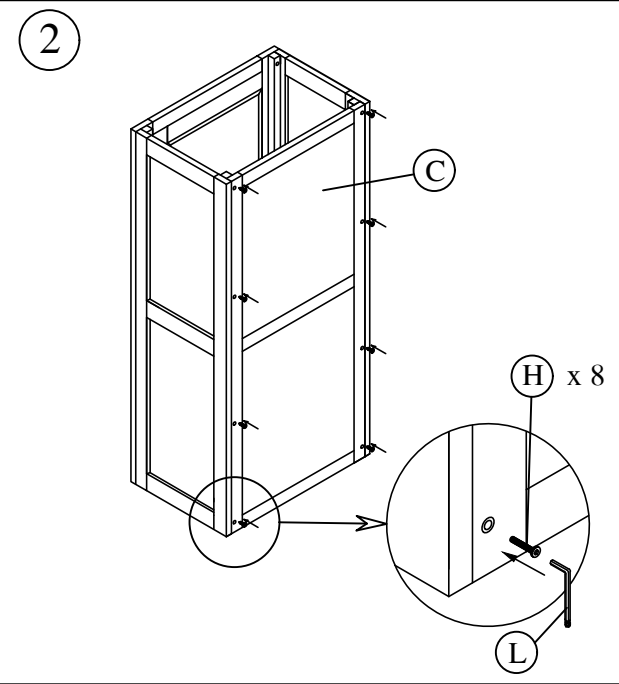

Product Assembly : Single Wardrobe (K/D)

AGC - WD01PLR / MT

This assembly requires two people.

A : Door Frame x 01

B : Side Frame x 02

C : Back Frame x 01

D : Top Frame x 01

E : Hanging Rail x 01

F : The Base x 01

G : The Base x 01

H : Bolts 30mm x 20

I : Screws 15mm x 16

J : Screws 30 mm & Washer x 01

K : Metal Corner x 02

L : Allen Keys x 02

Adjustable Levelling Feet