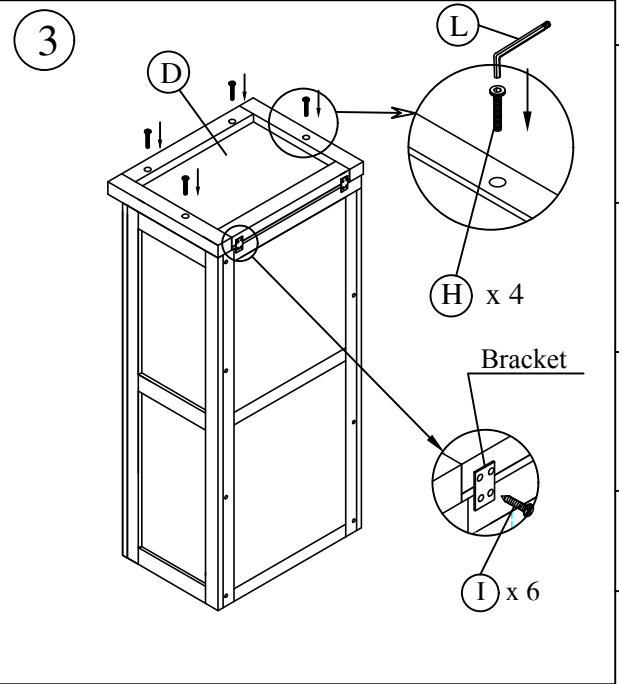

Product Assembly : Single Wardrobe (K/D)

AGC - WD01PLR / MT

This assembly requires two people.

A : Door Frame x 01

B : Side Frame x 02

C : Back Frame x 01

D : Top Frame x 01

E : Hanging Rail x 01

F : The Base x 01

G : The Base x 01

H : Bolts 30mm x 20

I : Screws 15mm x 16

J : Screws 30 mm & Washer x 01

K : Metal Corner x 02

L : Allen Keys x 02

Adjustable Levelling Feet