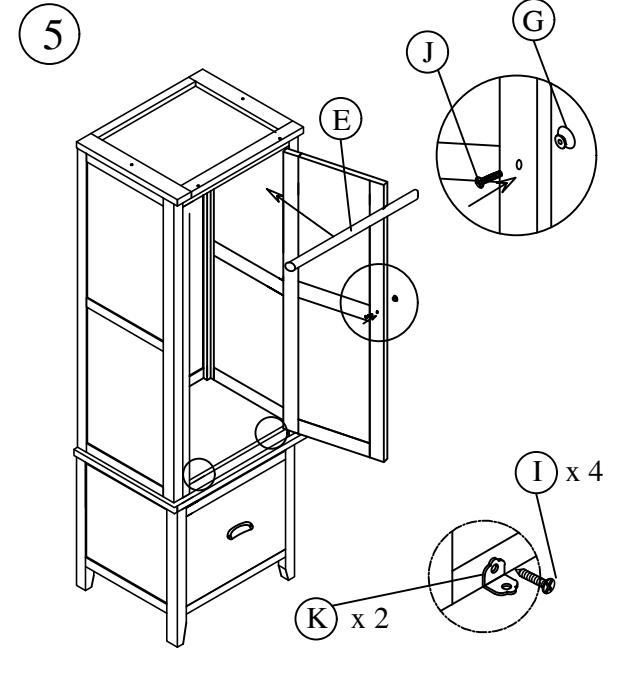

Product Assembly : Single Wardrobe (K/D)

AGC - WD01PLR / MT

This assembly requires two people.

A : Door Frame x 01

B : Side Frame x 02

C : Back Frame x 01

D : Top Frame x 01

E : Hanging Rail x 01

F : The Base x 01

G : The Base x 01

H : Bolts 30mm x 20

I : Screws 15mm x 16

J : Screws 30 mm & Washer x 01

K : Metal Corner x 02

L : Allen Keys x 02

Adjustable Levelling Feet