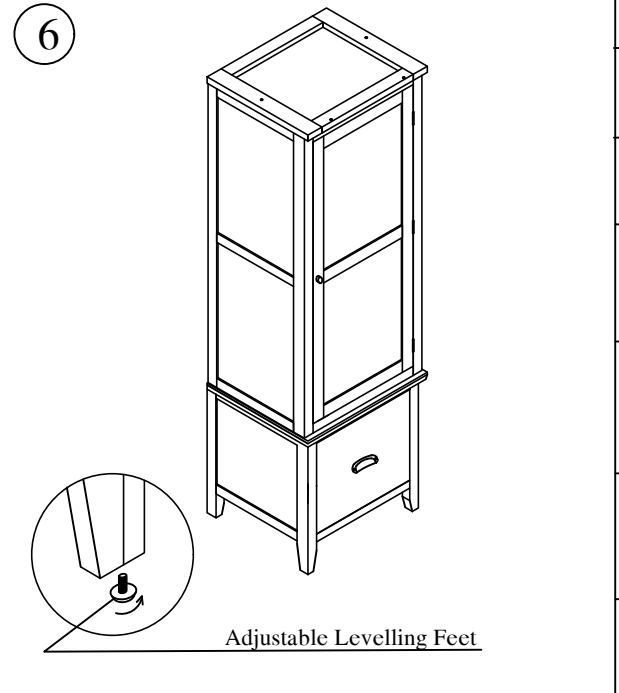

Product Assembly : Single Wardrobe (K/D)

AGC - WD01PLR / MT

This assembly requires two people.

A : Door Frame x 01

B : Side Frame x 02

C : Back Frame x 01

D : Top Frame x 01

E : Hanging Rail x 01

F : The Base x 01

G : The Base x 01

H : Bolts 30mm x 20

I : Screws 15mm x 16

J : Screws 30 mm & Washer x 01

K : Metal Corner x 02

L : Allen Keys x 02

Adjustable Levelling Feet