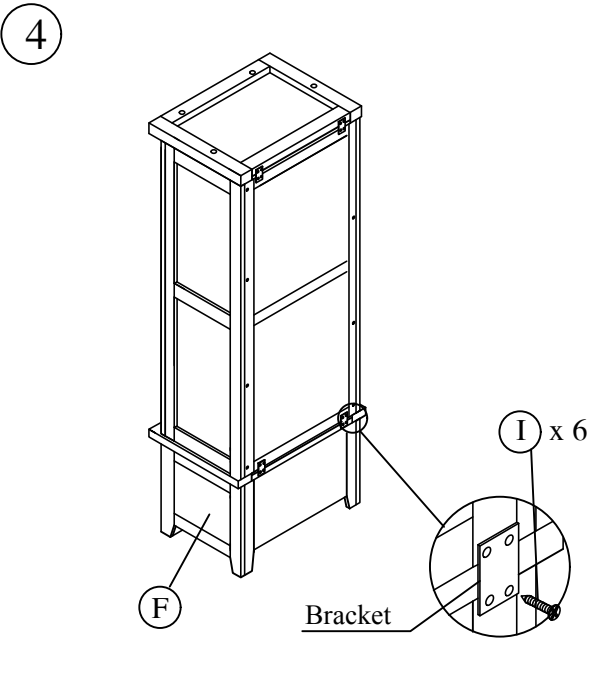

Product Assembly : Single Wardrobe (K/D)

AGC - WD01PLR / MT

This assembly requires two people.

A : Door Frame x 01

B : Side Frame x 02

C : Back Frame x 01

D : Top Frame x 01

E : Hanging Rail x 01

F : The Base x 01

G : The Base x 01

H : Bolts 30mm x 20

I : Screws 15mm x 16

J : Screws 30 mm & Washer x 01

K : Metal Corner x 02

L : Allen Keys x 02

Adjustable Levelling Feet