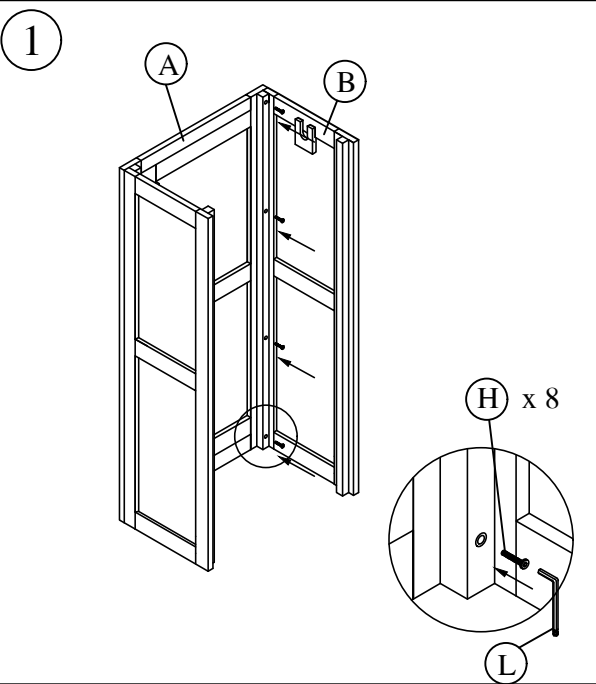

Product Assembly : Single Wardrobe (K/D)

AGC - WD01PLR / MT

This assembly requires two people.

A : Door Frame x 01

B : Side Frame x 02

C : Back Frame x 01

D : Top Frame x 01

E : Hanging Rail x 01

F : The Base x 01

G : The Base x 01

H : Bolts 30mm x 20

I : Screws 15mm x 16

J : Screws 30 mm & Washer x 01

K : Metal Corner x 02

L : Allen Keys x 02

Adjustable Levelling Feet