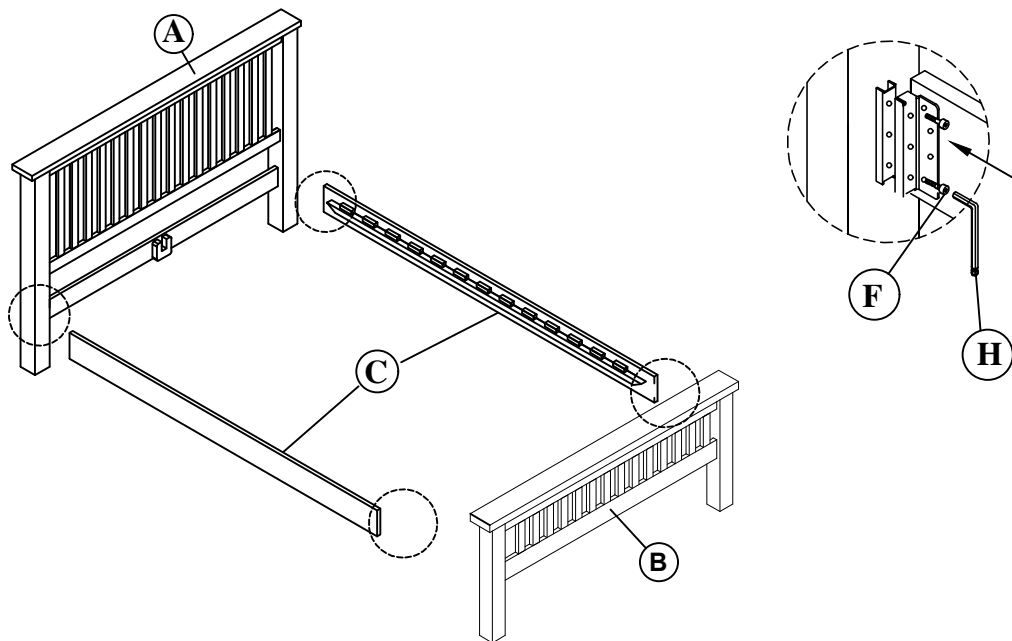

# Assembly Instruction - 4ft6 Double Size Bed

AGC - DB01 / MT

# Part List

1

A

Head Board

1 PC

B

Foot Board

1 PC

C

Side Rail

2 PCS

D

Metal Rail

1 PC

2

3

E

Slats

13 PCS

F

Bolts

8 PCS

G

Screw 30 mm