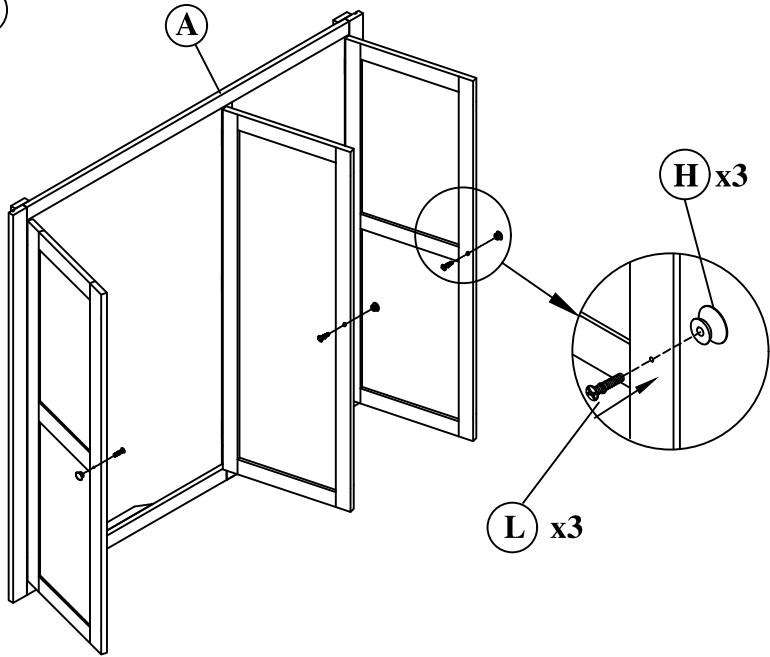

Product Assembly : Gent Triple Wardrobe with Mirror

FTO - WD03KLR / V3P

This assembly requires two people.

1

2

3

4

A : Door Frame x 01

B : Side Frame x 02

C : Back Frame x 01

D : Top Frame x 01

E : Hanging Rail x 01

F : The base x 01

G : The base x 01

Product Assembly : Gent Triple Wardrobe with Mirror

FTO - WD03KLR / V3P

This assembly requires two people.

5

6

7

8

H : Handle x 03

I : Bolt 30 mm x 16

J : Screws 15mm x 30

K : Screws 12mm x 04

L : Screws 30 mm & washer x 03

M : Metal Corner x 06

N : Allen Keys x 02