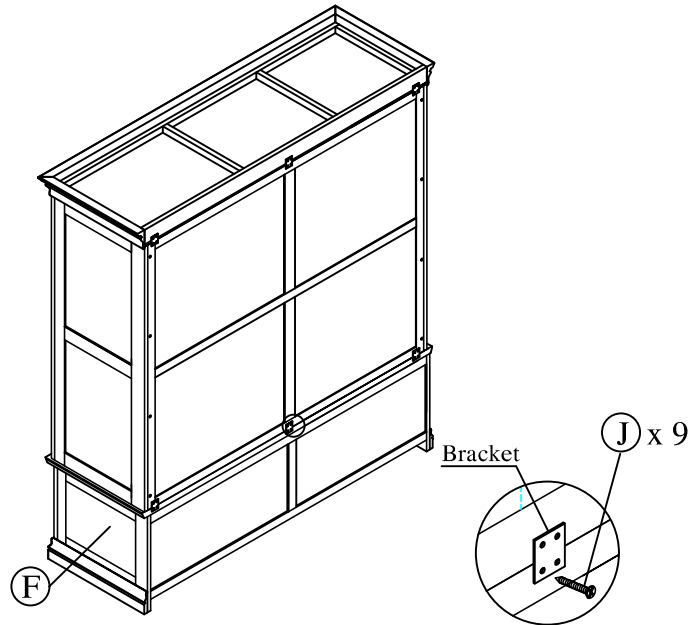

Product Assembly : Gent Triple Wardrobe with Mirror

FTO - WD03KLR / V3P

This assembly requires two people.

5

6