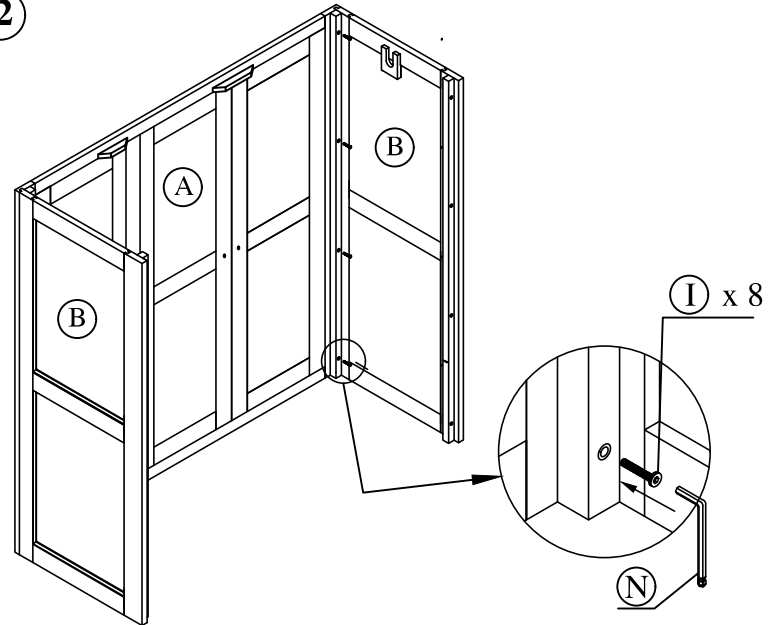

Product Assembly : Gent Triple Wardrobe with Mirror

FTO - WD03KLR / V3P

This assembly requires two people.

1

2

3

4

A : Door Frame x 01

B : Side Frame x 02

C : Back Frame x 01

D : Top Frame x 01

E : Hanging Rail x 01

F : The base x 01

G : The base x 01

Product Assembly : Gent Triple Wardrobe with Mirror

FTO - WD03KLR / V3P

K : Screws 12mm x 04

L : Screws 30 mm & washer x 03

M : Metal Corner x 06

N : Allen Keys x 02