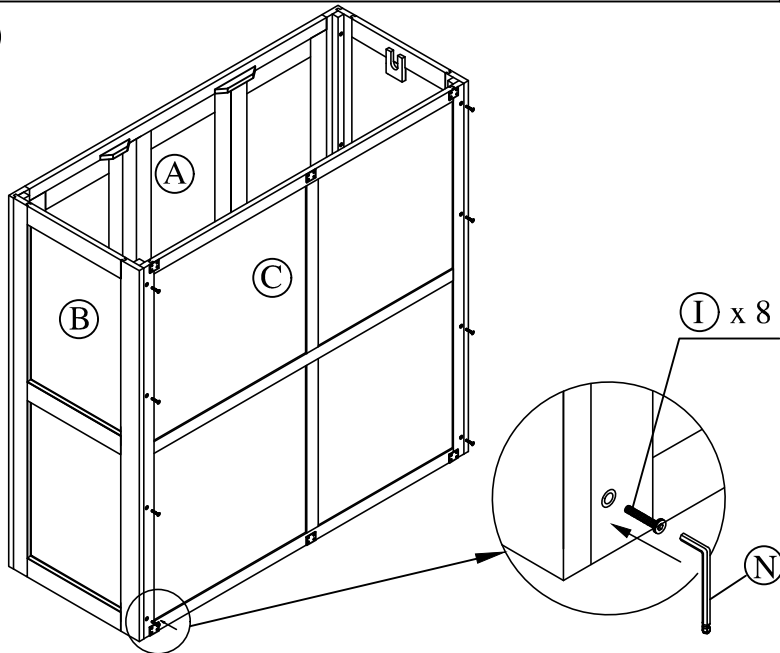

Product Assembly : Gent Triple Wardrobe with Mirror

FTO - WD03KLR / V3P

This assembly requires two people.

1

2

3

4

A : Door Frame x 01

B : Side Frame x 02

C : Back Frame x 01

D : Top Frame x 01

E : Hanging Rail x 01

F : The base x 01

G : The base x 01

Product Assembly : Gent Triple Wardrobe with Mirror

FTO - WD03KLR / V3P

K : Screws 12mm x 04

L : Screws 30 mm & washer x 03

M : Metal Corner x 06

N : Allen Keys x 02