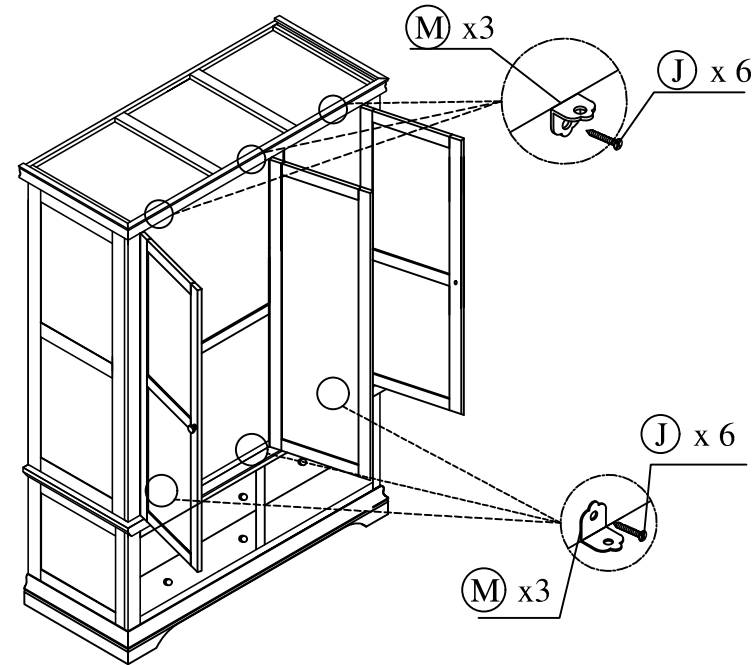

Product Assembly : Gent Triple Wardrobe with Mirror

FTO - WD03KLR / V3P

This assembly requires two people.

1

2

3

4

A : Door Frame x 01

B : Side Frame x 02

C : Back Frame x 01

D : Top Frame x 01

E : Hanging Rail x 01

F : The base x 01

G : The base x 01

Product Assembly : Gent Triple Wardrobe with Mirror

FTO - WD03KLR / V3P

This assembly requires two people.

5

6

7

8

H : Handle x 03

I : Bolt 30 mm x 16

J : Screws 15mm x 30

K : Screws 12mm x 04

L : Screws 30 mm & washer x 03

M : Metal Corner x 06

N : Allen Keys x 02