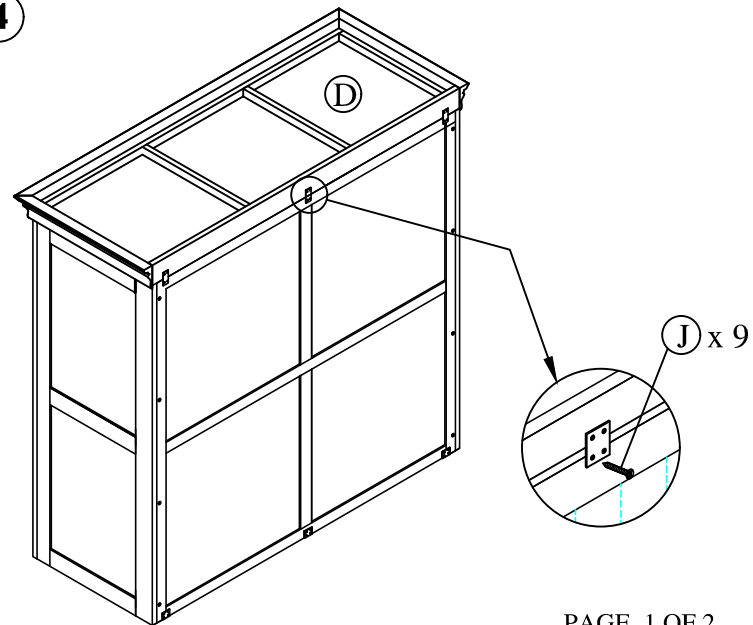

Product Assembly : Gent Triple Wardrobe with Mirror

FTO - WD03KLR / V3P

This assembly requires two people.

1

2

3

4

A : Door Frame x 01

B : Side Frame x 02

C : Back Frame x 01

D : Top Frame x 01

E : Hanging Rail x 01

F : The base x 01

G : The base x 01

Product Assembly : Gent Triple Wardrobe with Mirror

FTO - WD03KLR / V3P

K : Screws 12mm x 04

L : Screws 30 mm & washer x 03

M : Metal Corner x 06

N : Allen Keys x 02