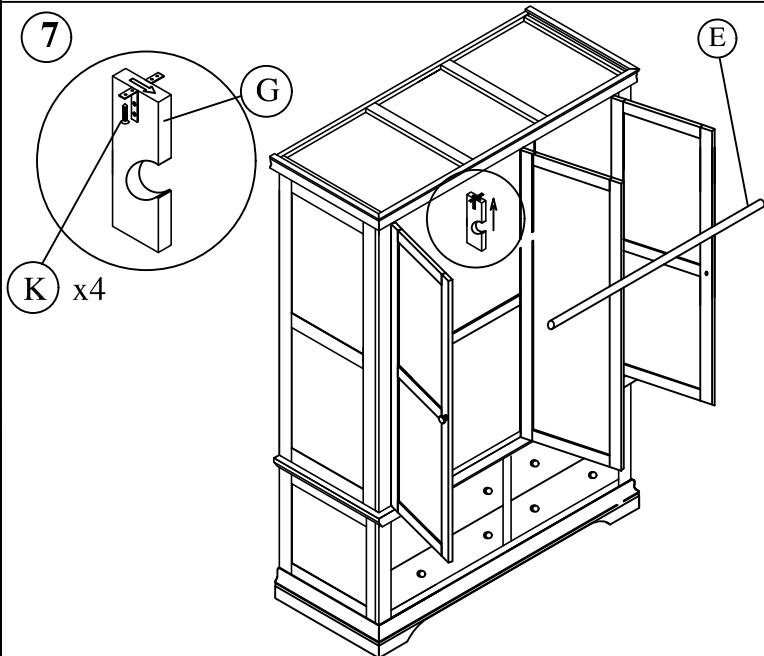

Product Assembly : Gent Triple Wardrobe with Mirror

FTO - WD03KLR / V3P

This assembly requires two people.

1

2

3

4

A : Door Frame x 01

B : Side Frame x 02

C : Back Frame x 01

D : Top Frame x 01

E : Hanging Rail x 01

F : The base x 01

G : The base x 01

Product Assembly : Gent Triple Wardrobe with Mirror

FTO - WD03KLR / V3P

This assembly requires two people.

5

6

7

8

H : Handle x 03

I : Bolt 30 mm x 16

J : Screws 15mm x 30