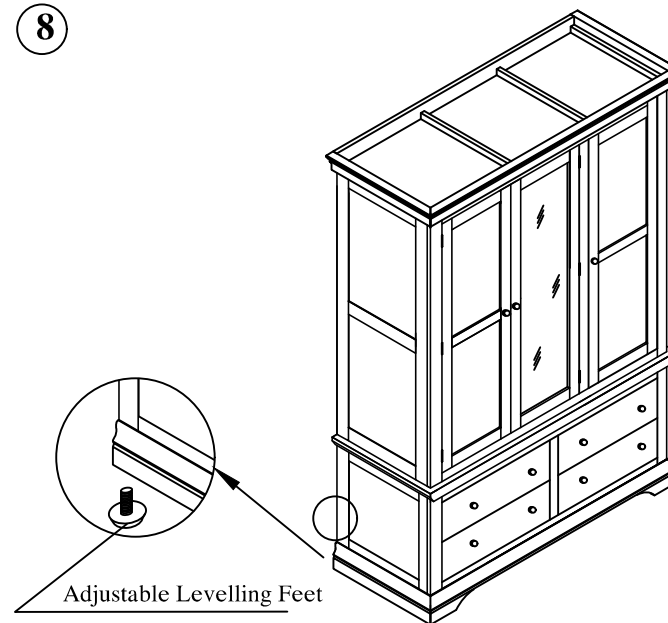

Product Assembly : Gent Triple Wardrobe with Mirror

FTO - WD03KLR / V3P

This assembly requires two people.

1

2

3

4

A : Door Frame x 01

B : Side Frame x 02

C : Back Frame x 01

D : Top Frame x 01

E : Hanging Rail x 01

F : The base x 01

G : The base x 01

Product Assembly : Gent Triple Wardrobe with Mirror

FTO - WD03KLR / V3P

This assembly requires two people.

5

6

7

8

H : Handle x 03

I : Bolt 30 mm x 16

J : Screws 15mm x 30