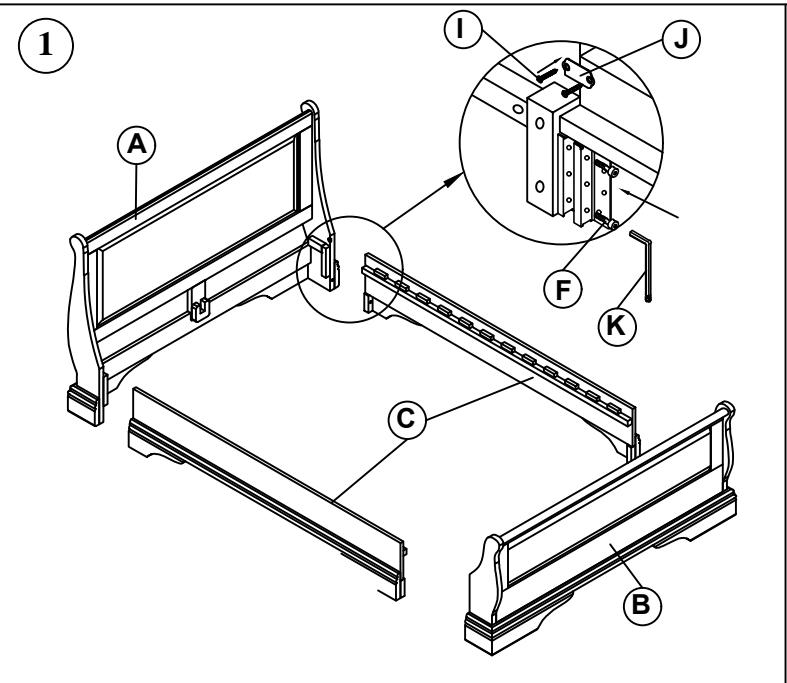

Assembly Instruction - 5' King Size Sleigh Bed

FBO - SLQB01 / 3P

Part List

A		Head Board	1 PC
B		Foot Board	1 PC
C		Side Rail	2 PCS
D		Metal Rail	1 PC
E		Slats	15 PCS
F		Bolts	8 PCS
G		Bolts 1/4 * 30 mm	4 PCS
H		Screw 30 mm	10 PCS
I		Screw 20 mm	8 PCS
J		Bracket	4 PCS
K		Allen key Ø5	2 PCS
L		Allen key Ø1	1 PC