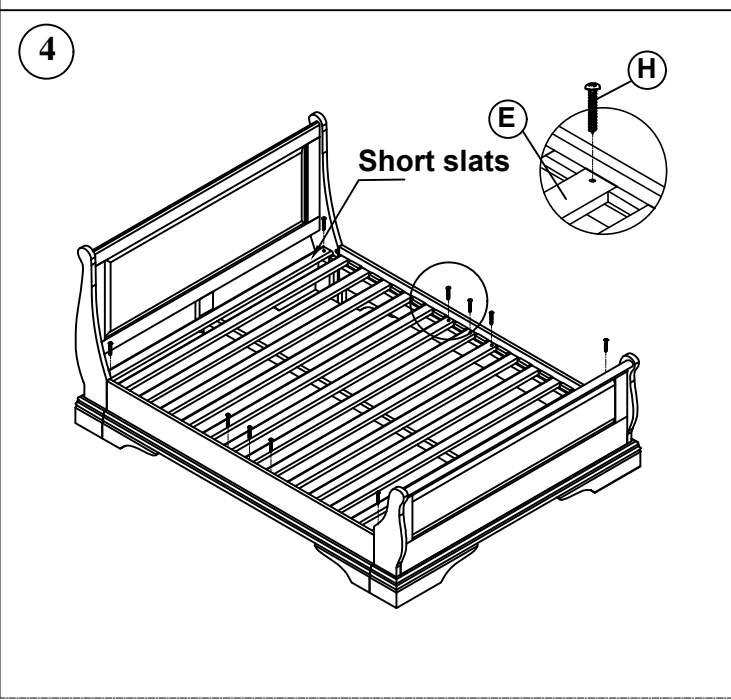

Assembly Instruction - 5' King Size Sleigh Bed

FBO - SLQB01 / 3P

Part List

A		Head Board	1 PC
B		Foot Board	1 PC
C		Side Rail	2 PCS
D		Metal Rail	1 PC
E		Slats	15 PCS
F		Bolts	8 PCS
G		Bolts 1/4 * 30 mm	4 PCS
H		Screw 30 mm	10 PCS
I		Screw 20 mm	8 PCS
J		Bracket	4 PCS
K		Allen key Ø5	2 PCS
L		Allen key Ø1	1 PC