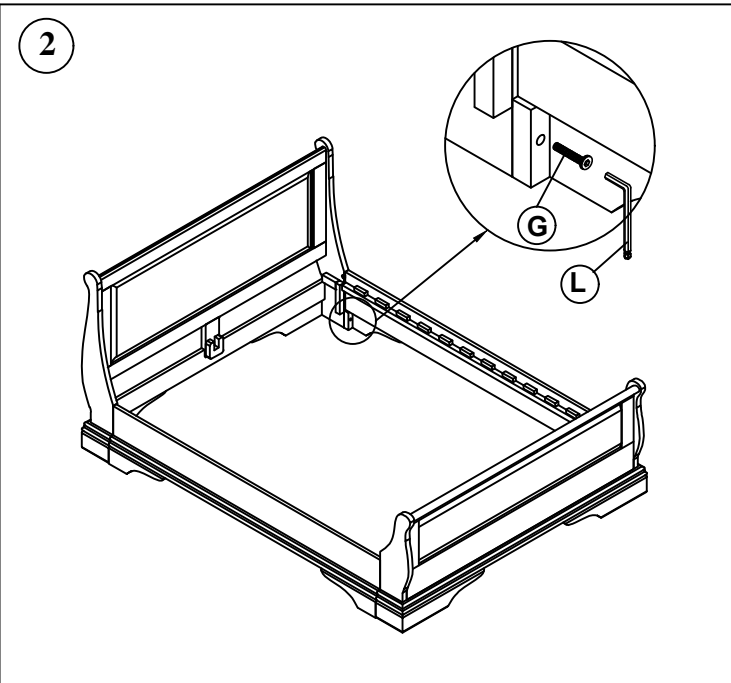

Assembly Instruction - 5' King Size Sleigh Bed

FBO - SLQB01 / 3P

Part List

A		Head Board	1 PC
B		Foot Board	1 PC
C		Side Rail	2 PCS
D		Metal Rail	1 PC
E		Slats	15 PCS
F		Bolts	8 PCS
G		Bolts 1/4 * 30 mm	4 PCS
H		Screw 30 mm	10 PCS
I		Screw 20 mm	8 PCS
J		Bracket	4 PCS
K		Allen key Ø5	2 PCS
L		Allen key Ø1	1 PC