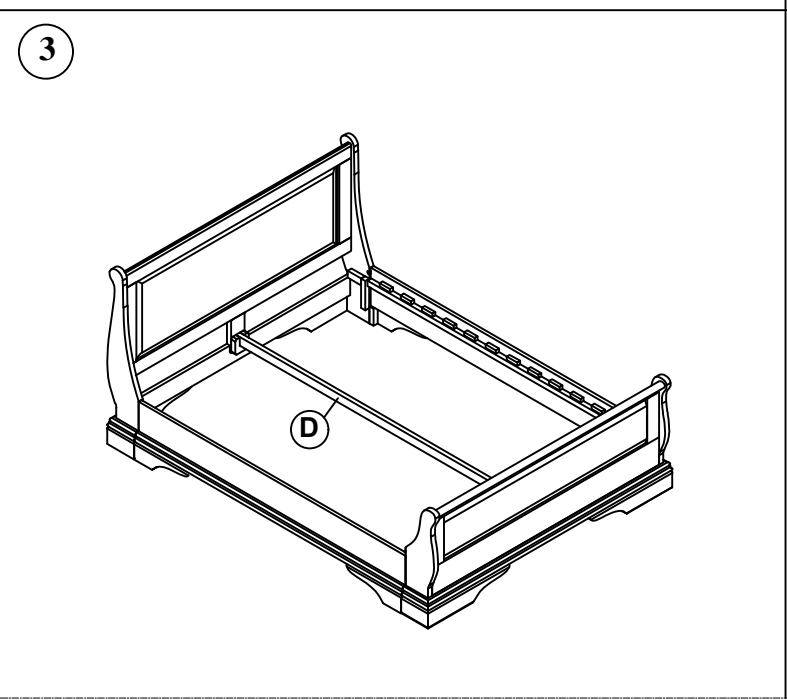

Assembly Instruction - 5' King Size Sleigh Bed

FBO - SLQB01 / 3P

Part List

A		Head Board	1 PC
B		Foot Board	1 PC
C		Side Rail	2 PCS
D		Metal Rail	1 PC
E		Slats	15 PCS
F		Bolts	8 PCS
G		Bolts 1/4 * 30 mm	4 PCS
H		Screw 30 mm	10 PCS
I		Screw 20 mm	8 PCS
J		Bracket	4 PCS
K		Allen key Ø5	2 PCS
L		Allen key Ø1	1 PC