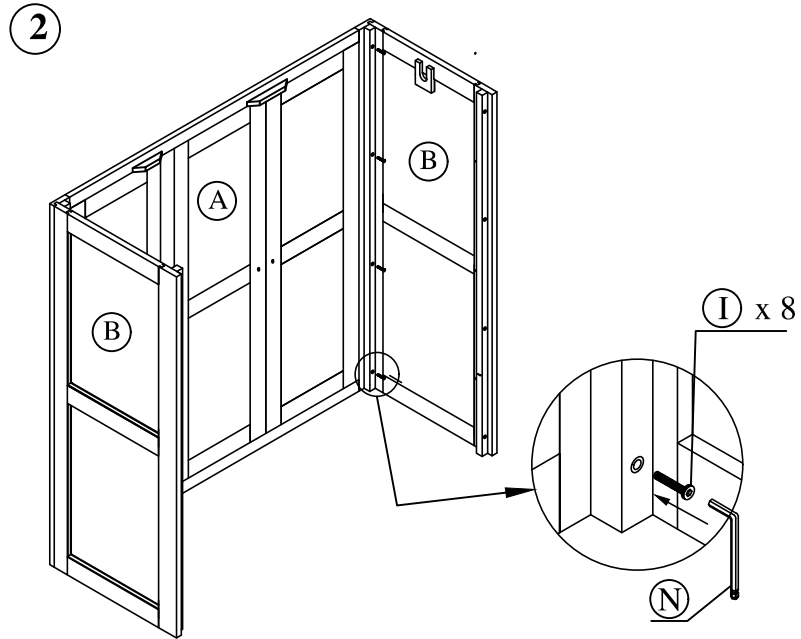

Product Assembly : Gent Triple Wardrobe with Mirror

FTO - WD03KLR / VTR

This assembly requires two people.

A : Door Frame x 01

B : Side Frame x 02

C : Back Frame x 01

D : Top Frame x 01

E : Hanging Rail x 01

F : The base x 01

G : The base x 01

Product Assembly : Gent Triple Wardrobe with Mirror

FTO - WD03KLR / VTR

This assembly requires two people.

H : Handle x 03

I : Bolt 30 mm x 16

J : Screws 15mm x 30

K : Screws 12mm x 04

L : Screws 30 mm & washer x 03

M : Metal Corner x 06

N : Allen Keys x 02