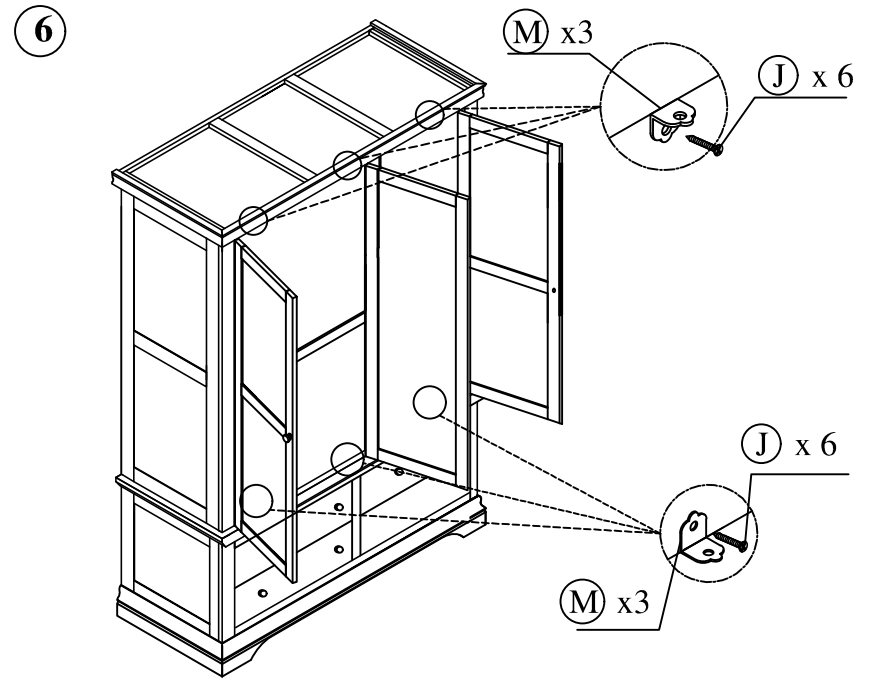

Product Assembly : Gent Triple Wardrobe with Mirror

FTO - WD03KLR / VTR

This assembly requires two people.

A : Door Frame x 01

B : Side Frame x 02

C : Back Frame x 01

D : Top Frame x 01

E : Hanging Rail x 01

F : The base x 01

G : The base x 01

Product Assembly : Gent Triple Wardrobe with Mirror

FTO - WD03KLR / VTR

This assembly requires two people.

H : Handle x 03

I : Bolt 30 mm x 16

J : Screws 15mm x 30

K : Screws 12mm x 04

L : Screws 30 mm & washer x 03

M : Metal Corner x 06

N : Allen Keys x 02