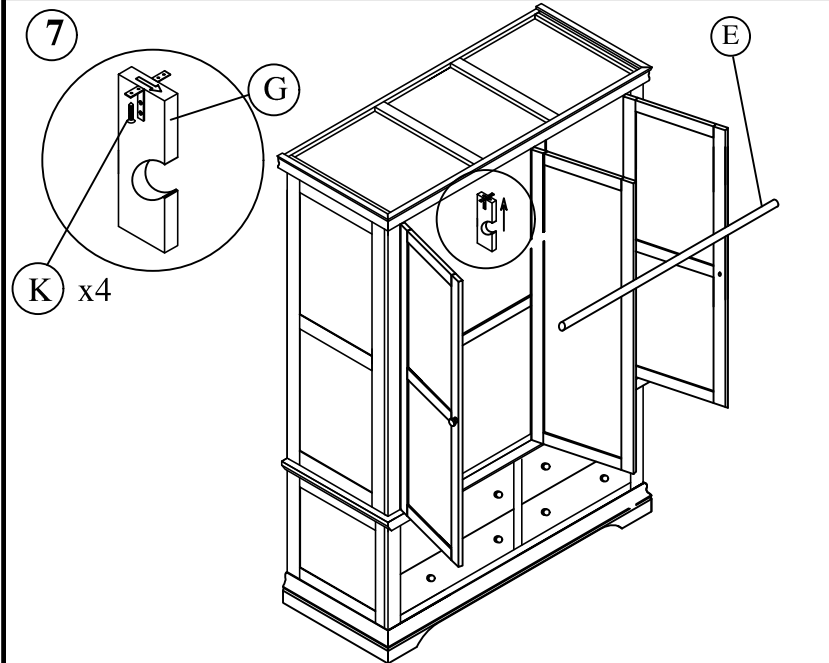

Product Assembly : Gent Triple Wardrobe with Mirror

FTO - WD03KLR / VTR

This assembly requires two people.

A : Door Frame x 01

B : Side Frame x 02

C : Back Frame x 01

D : Top Frame x 01

E : Hanging Rail x 01

F : The base x 01

G : The base x 01

Product Assembly : Gent Triple Wardrobe with Mirror

FTO - WD03KLR / VTR

This assembly requires two people.

H : Handle x 03

I : Bolt 30 mm x 16

J : Screws 15mm x 30

K : Screws 12mm x 04

L : Screws 30 mm & washer x 03

M : Metal Corner x 06

N : Allen Keys x 02