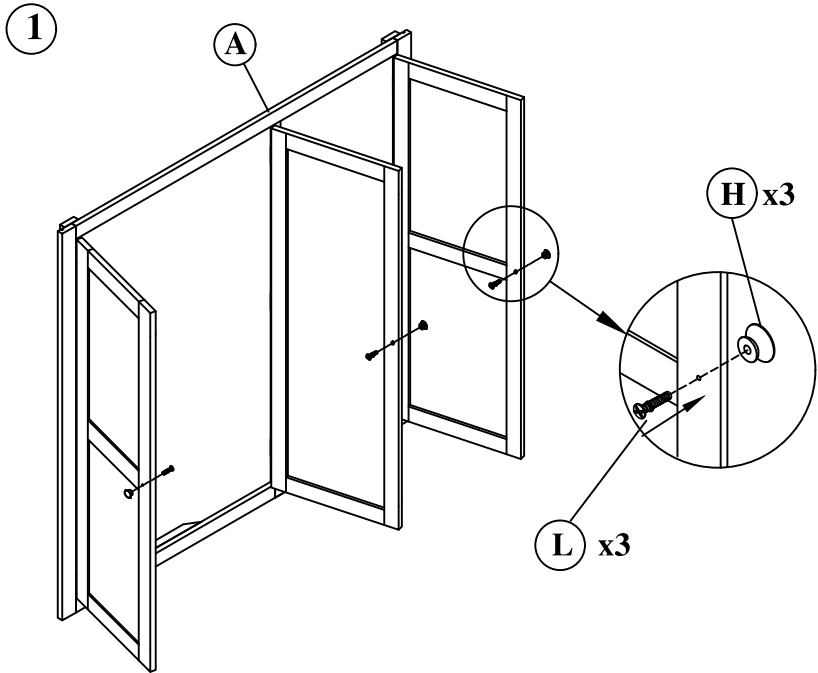

Product Assembly : Gent Triple Wardrobe with Mirror

FTO - WD03KLR / VTR

This assembly requires two people.

A : Door Frame x 01

B : Side Frame x 02

C : Back Frame x 01

D : Top Frame x 01

E : Hanging Rail x 01

F : The base x 01

G : The base x 01

Product Assembly : Gent Triple Wardrobe with Mirror

FTO - WD03KLR / VTR

This assembly requires two people.

H : Handle x 03

I : Bolt 30 mm x 16

J : Screws 15mm x 30

K : Screws 12mm x 04

L : Screws 30 mm & washer x 03

M : Metal Corner x 06

N : Allen Keys x 02