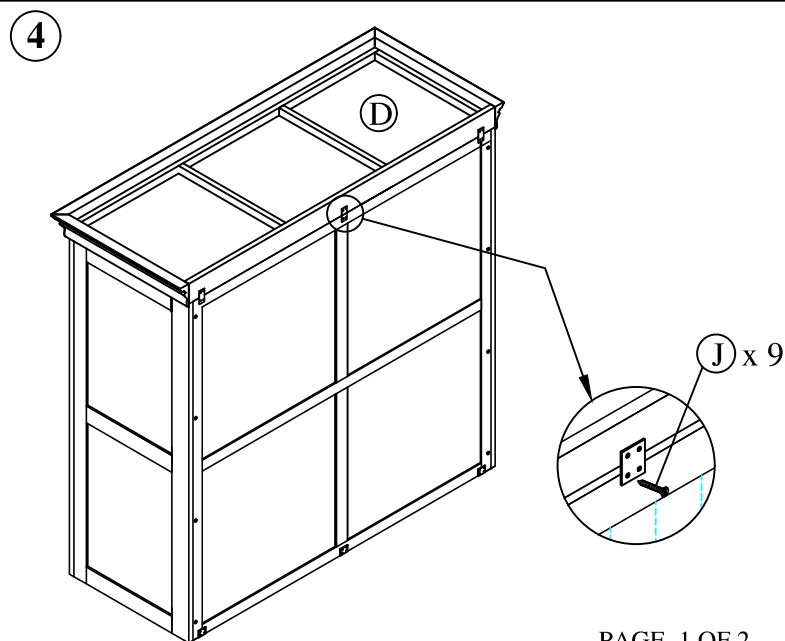

Product Assembly : Gent Triple Wardrobe with Mirror

FTO - WD03KLR / VTR

This assembly requires two people.

A : Door Frame x 01

B : Side Frame x 02

C : Back Frame x 01

D : Top Frame x 01

E : Hanging Rail x 01

F : The base x 01

G : The base x 01

Product Assembly : Gent Triple Wardrobe with Mirror

FTO - WD03KLR / VTR

This assembly requires two people.

H : Handle x 03

I : Bolt 30 mm x 16

J : Screws 15mm x 30

K : Screws 12mm x 04

L : Screws 30 mm & washer x 03

M : Metal Corner x 06

N : Allen Keys x 02