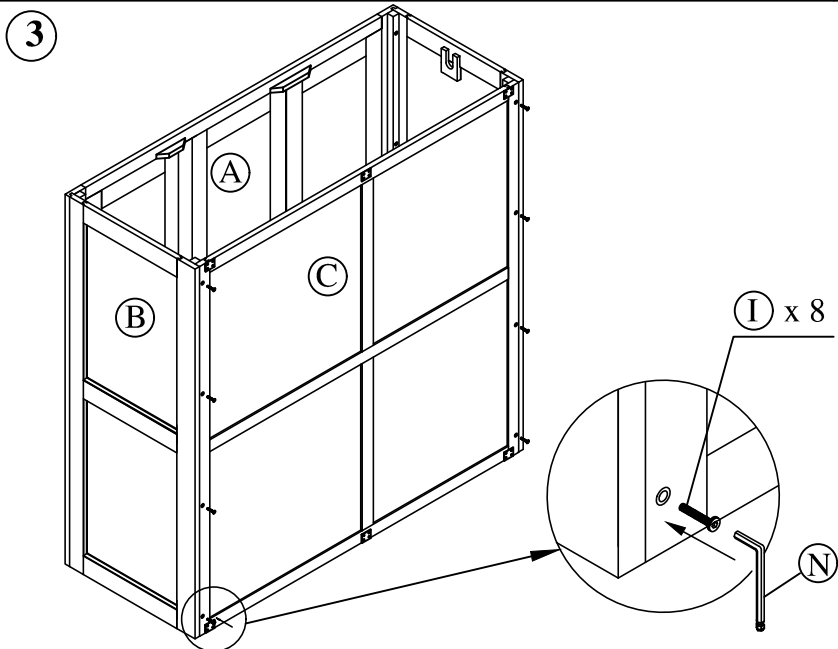

Product Assembly : Gent Triple Wardrobe with Mirror

FTO - WD03KLR / VTR

This assembly requires two people.

A : Door Frame x 01

B : Side Frame x 02

C : Back Frame x 01

D : Top Frame x 01

E : Hanging Rail x 01

F : The base x 01

G : The base x 01

Product Assembly : Gent Triple Wardrobe with Mirror

FTO - WD03KLR / VTR

This assembly requires two people.

H : Handle x 03

I : Bolt 30 mm x 16

J : Screws 15mm x 30

K : Screws 12mm x 04

L : Screws 30 mm & washer x 03

M : Metal Corner x 06

N : Allen Keys x 02