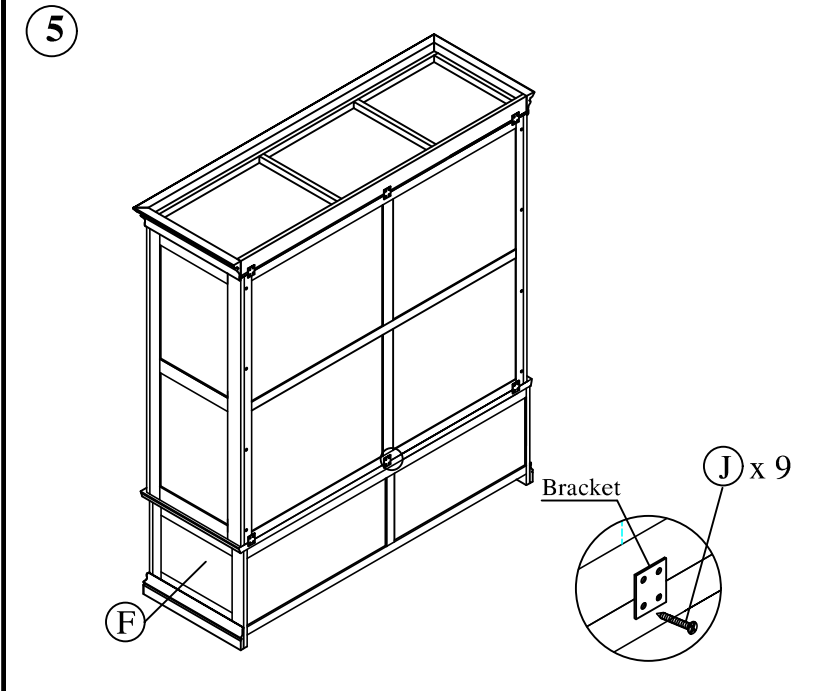

Product Assembly : Gent Triple Wardrobe with Mirror

FTO - WD03KLR / VTR

This assembly requires two people.

A : Door Frame x 01

B : Side Frame x 02

C : Back Frame x 01

D : Top Frame x 01

E : Hanging Rail x 01

F : The base x 01

G : The base x 01

Product Assembly : Gent Triple Wardrobe with Mirror

FTO - WD03KLR / VTR

This assembly requires two people.

H : Handle x 03

I : Bolt 30 mm x 16

J : Screws 15mm x 30