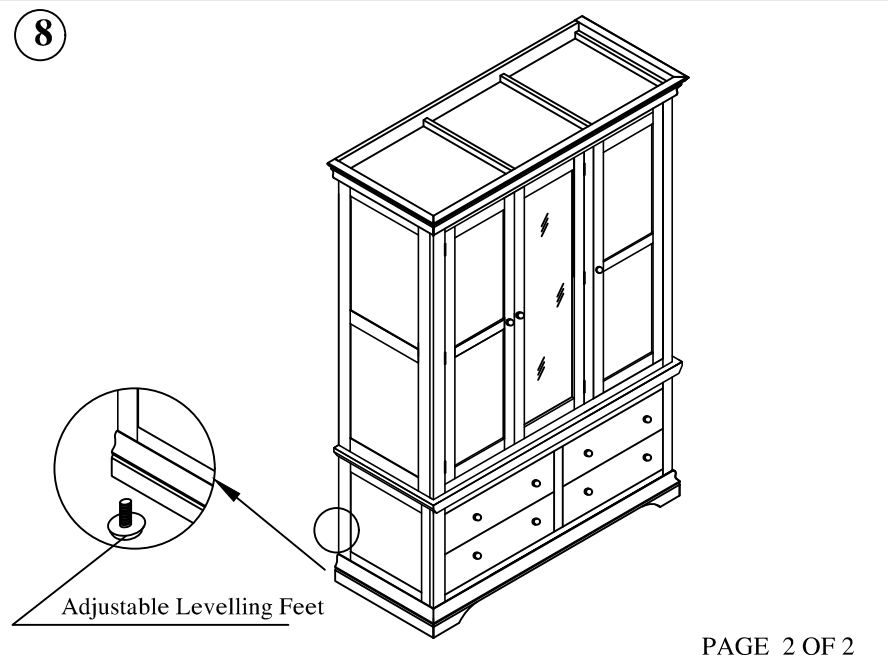

Product Assembly : Gent Triple Wardrobe with Mirror

FTO - WD03KLR / VTR

This assembly requires two people.

A : Door Frame x 01

B : Side Frame x 02

C : Back Frame x 01

D : Top Frame x 01

E : Hanging Rail x 01

F : The base x 01

G : The base x 01

Product Assembly : Gent Triple Wardrobe with Mirror

FTO - WD03KLR / VTR

This assembly requires two people.

H : Handle x 03

I : Bolt 30 mm x 16

J : Screws 15mm x 30