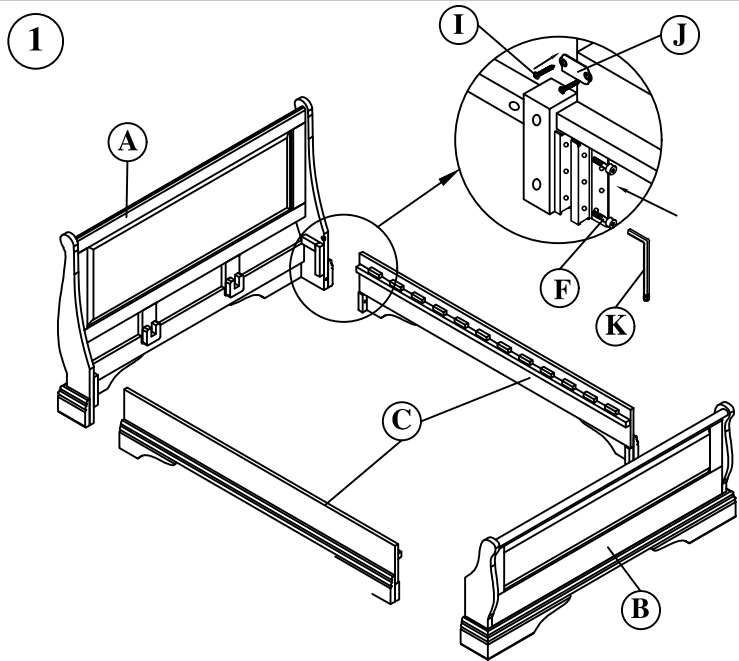

# Assembly Instruction - 6' Super King Size Sleigh Bed

FTO - SLSKS01 / TR

# Part List

A		Head Board	1 PC
B		Foot Board	1 PC
C		Side Rail	2 PCS
D		Metal Rail	1 PC
E		Slats	15 PCS
F		Bolts	8 PCS
G		Bolts 1/4 * 30 mm	4 PCS
H		Screw 30 mm	10 PCS
I		Screw 20 mm	8 PCS
J		Bracket	4 PCS
K		Allen key Ø5	2 PCS
L		Allen key Ø1	1 PC