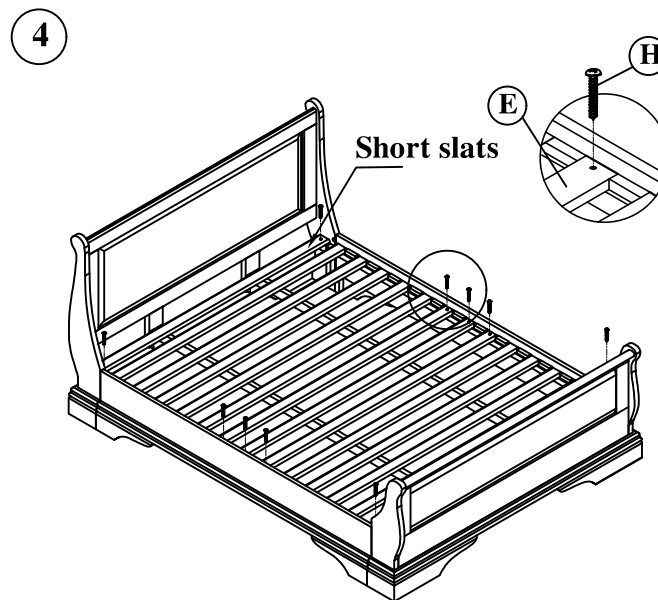

# Assembly Instruction - 6' Super King Size Sleigh Bed

FTO - SLSKS01 / TR

# Part List

A		Head Board	1 PC
B		Foot Board	1 PC
C		Side Rail	2 PCS
D		Metal Rail	1 PC
E		Slats	15 PCS
F		Bolts	8 PCS
G		Bolts 1/4 * 30 mm	4 PCS
H		Screw 30 mm	10 PCS
I		Screw 20 mm	8 PCS
J		Bracket	4 PCS
K		Allen key Ø5	2 PCS
L		Allen key Ø1	1 PC