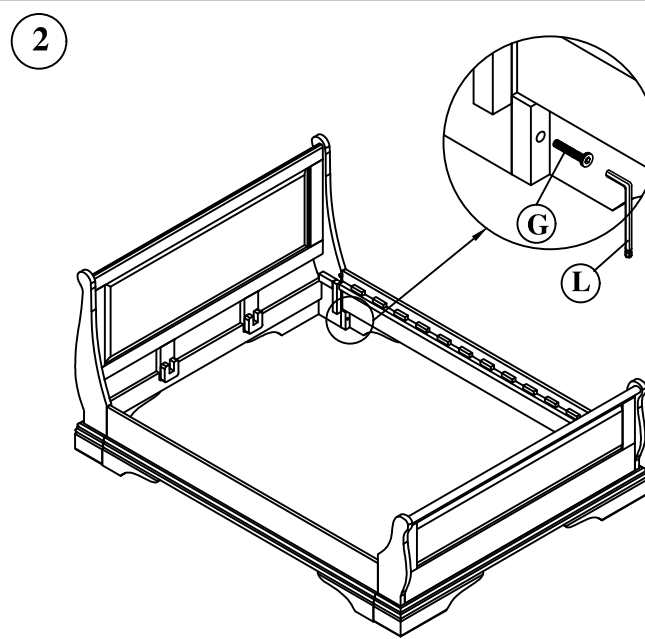

# Assembly Instruction - 6' Super King Size Sleigh Bed

FTO - SLSKS01 / TR

# Part List

A		Head Board	1 PC
B		Foot Board	1 PC
C		Side Rail	2 PCS
D		Metal Rail	1 PC
E		Slats	15 PCS
F		Bolts	8 PCS
G		Bolts 1/4 * 30 mm	4 PCS
H		Screw 30 mm	10 PCS
I		Screw 20 mm	8 PCS
J		Bracket	4 PCS
K		Allen key Ø5	2 PCS
L		Allen key Ø1	1 PC