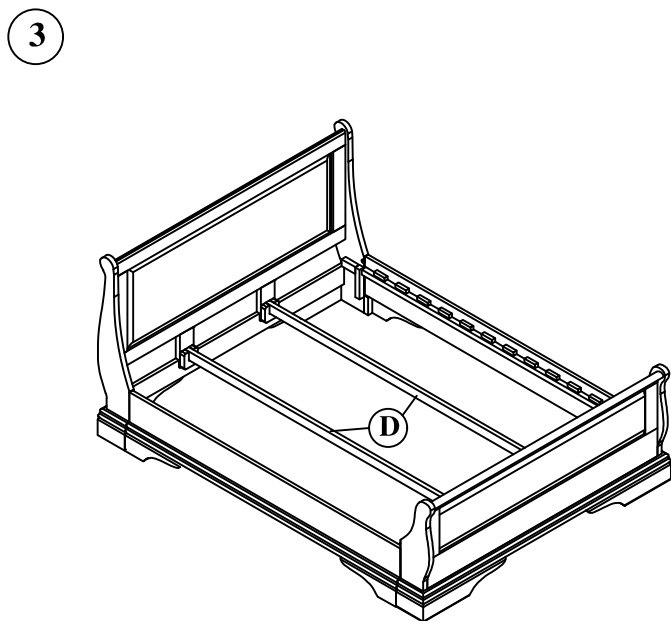

# Assembly Instruction - 6' Super King Size Sleigh Bed

FTO - SLSKS01 / TR

# Part List

A		Head Board	1 PC
B		Foot Board	1 PC
C		Side Rail	2 PCS
D		Metal Rail	1 PC
E		Slats	15 PCS
F		Bolts	8 PCS
G		Bolts 1/4 * 30 mm	4 PCS
H		Screw 30 mm	10 PCS
I		Screw 20 mm	8 PCS
J		Bracket	4 PCS
K		Allen key Ø5	2 PCS
L		Allen key Ø1	1 PC