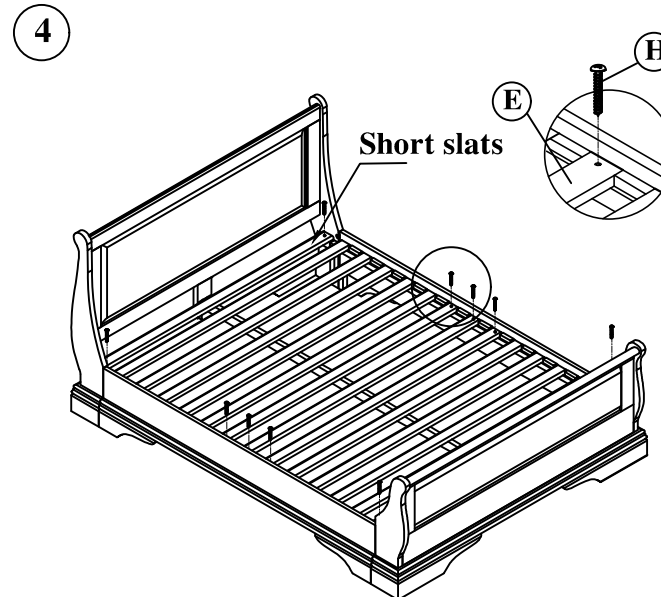

# Assembly Instruction - 5ft King Size Sleigh bed

FTO - SLQB01 / TR

## Part List

|   |   |                      |        |
|---|---|----------------------|--------|
| A |    | Head Board           | 1 PC   |
| B |    | Foot Board           | 1 PC   |
| C |    | Side Rail            | 2 PCS  |
| D |    | Metal Rail           | 1 PC   |
| E |    | Slats                | 15 PCS |
| F |    | Bolts                | 8 PCS  |
| G |    | Bolts<br>1/4 * 30 mm | 4 PCS  |
| H |  | Screw<br>30 mm       | 10 PCS |
| I |  | Screw<br>20 mm       | 8 PCS  |
| J |  | Bracket              | 4 PCS  |
| K |  | Allen key Ø5         | 2 PCS  |
| L |  | Allen key Ø1         | 1 PC   |