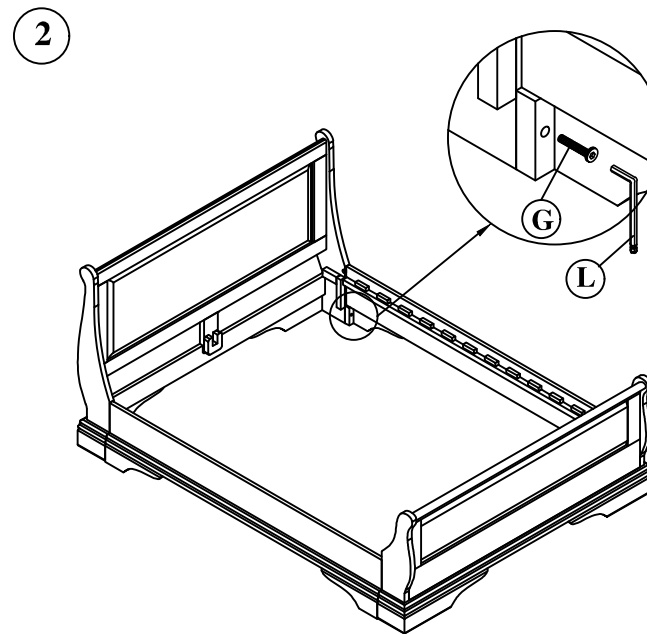

# Assembly Instruction - 5ft King Size Sleigh bed

FTO - SLQB01 / TR

## Part List

|   |   |                      |        |
|---|---|----------------------|--------|
| A |    | Head Board           | 1 PC   |
| B |    | Foot Board           | 1 PC   |
| C |    | Side Rail            | 2 PCS  |
| D |    | Metal Rail           | 1 PC   |
| E |    | Slats                | 15 PCS |
| F |    | Bolts                | 8 PCS  |
| G |    | Bolts<br>1/4 * 30 mm | 4 PCS  |
| H |  | Screw<br>30 mm       | 10 PCS |
| I |  | Screw<br>20 mm       | 8 PCS  |
| J |  | Bracket              | 4 PCS  |
| K |  | Allen key Ø5         | 2 PCS  |
| L |  | Allen key Ø1         | 1 PC   |