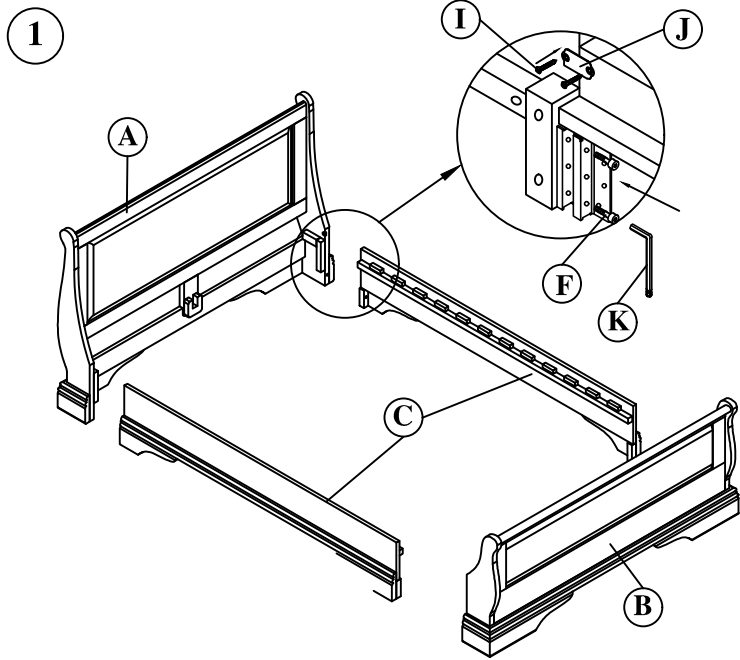

# Assembly Instruction - 5ft King Size Sleigh bed

FTO - SLQB01 / TR

## Part List

|   |   |                      |        |
|---|---|----------------------|--------|
| A |    | Head Board           | 1 PC   |
| B |    | Foot Board           | 1 PC   |
| C |    | Side Rail            | 2 PCS  |
| D |    | Metal Rail           | 1 PC   |
| E |    | Slats                | 15 PCS |
| F |    | Bolts                | 8 PCS  |
| G |    | Bolts<br>1/4 * 30 mm | 4 PCS  |
| H |  | Screw<br>30 mm       | 10 PCS |
| I |  | Screw<br>20 mm       | 8 PCS  |
| J |  | Bracket              | 4 PCS  |
| K |  | Allen key Ø5         | 2 PCS  |
| L |  | Allen key Ø1         | 1 PC   |