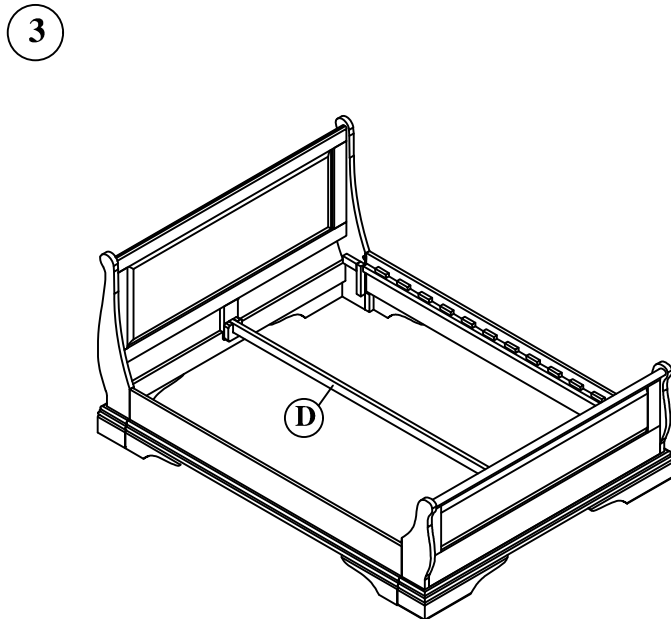

# Assembly Instruction - 5ft King Size Sleigh bed

FTO - SLQB01 / TR

## Part List

|   |   |                      |        |
|---|---|----------------------|--------|
| A |    | Head Board           | 1 PC   |
| B |    | Foot Board           | 1 PC   |
| C |    | Side Rail            | 2 PCS  |
| D |    | Metal Rail           | 1 PC   |
| E |    | Slats                | 15 PCS |
| F |    | Bolts                | 8 PCS  |
| G |    | Bolts<br>1/4 * 30 mm | 4 PCS  |
| H |  | Screw<br>30 mm       | 10 PCS |
| I |  | Screw<br>20 mm       | 8 PCS  |
| J |  | Bracket              | 4 PCS  |
| K |  | Allen key Ø5         | 2 PCS  |
| L |  | Allen key Ø1         | 1 PC   |