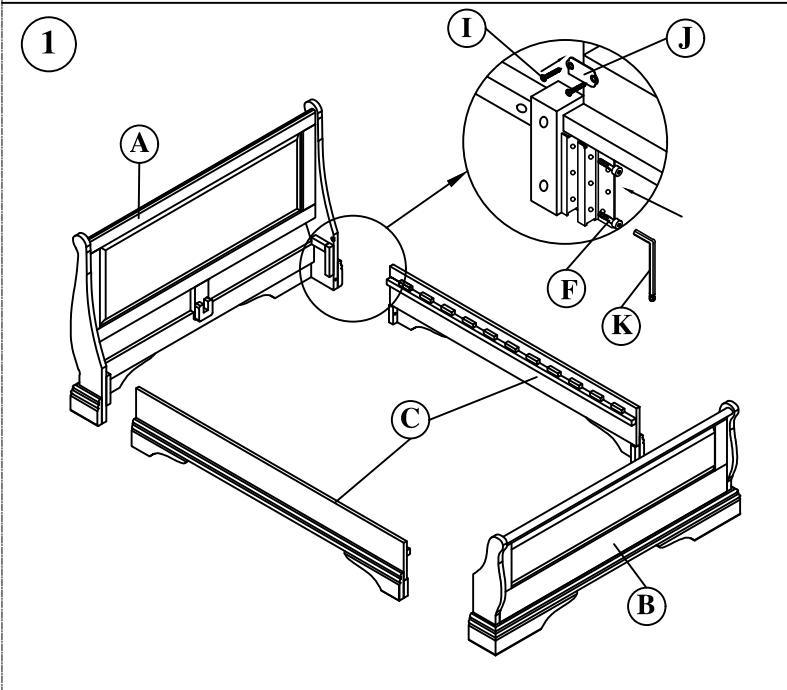

Assembly Instruction - 4'6 Double Size Sleigh Bed

FTO - SLDB01 / TR

Part List

A		Head Board	1 PC
B		Foot Board	1 PC
C		Side Rail	2 PCS
D		Metal Rail	1 PC
E		Slats	14 PCS
F		Bolts	8 PCS
G		Bolts 1/4 * 30 mm	4 PCS
H		Screw 30 mm	8 PCS
I		Screw 20 mm	8 PCS
J		Bracket	4 PCS
K		Allen key Ø5	2 PCS
L		Allen key Ø1	1 PC