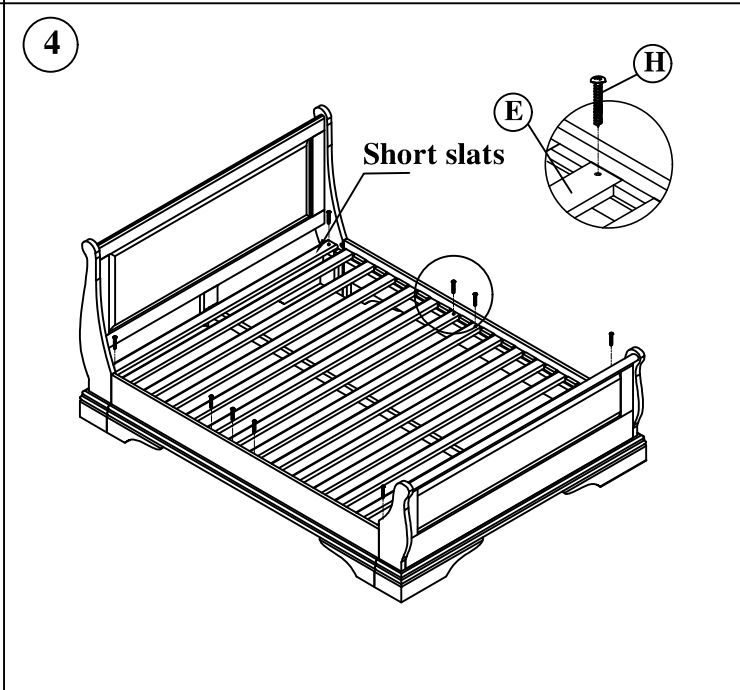

Assembly Instruction - 4'6 Double Size Sleigh Bed

FTO - SLDB01 / TR

Part List

A		Head Board	1 PC
B		Foot Board	1 PC
C		Side Rail	2 PCS
D		Metal Rail	1 PC
E		Slats	14 PCS
F		Bolts	8 PCS
G		Bolts 1/4 * 30 mm	4 PCS
H		Screw 30 mm	8 PCS
I		Screw 20 mm	8 PCS
J		Bracket	4 PCS
K		Allen key Ø5	2 PCS
L		Allen key Ø1	1 PC