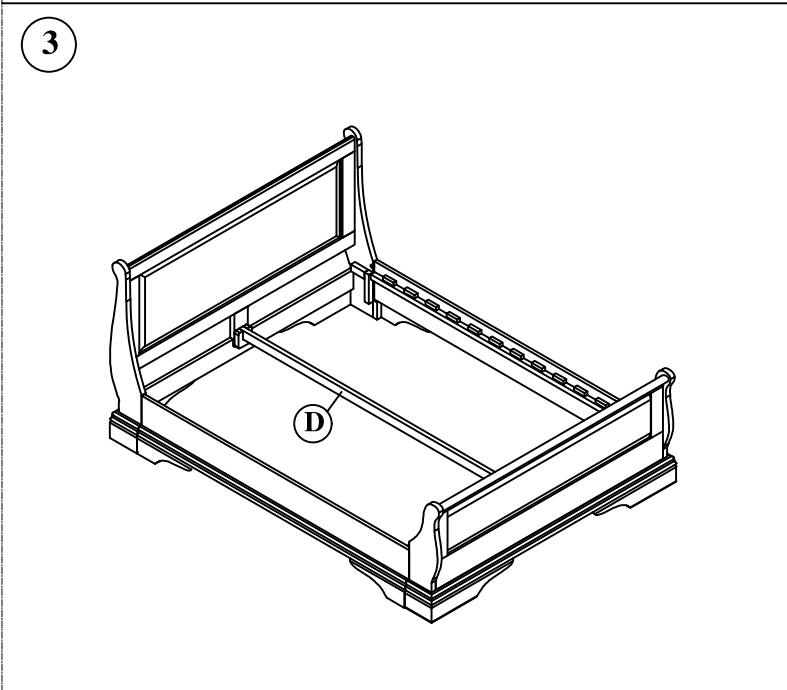

Assembly Instruction - 4'6 Double Size Sleigh Bed

FTO - SLDB01 / TR

Part List

A		Head Board	1 PC
B		Foot Board	1 PC
C		Side Rail	2 PCS
D		Metal Rail	1 PC
E		Slats	14 PCS
F		Bolts	8 PCS
G		Bolts 1/4 * 30 mm	4 PCS
H		Screw 30 mm	8 PCS
I		Screw 20 mm	8 PCS
J		Bracket	4 PCS
K		Allen key Ø5	2 PCS
L		Allen key Ø1	1 PC