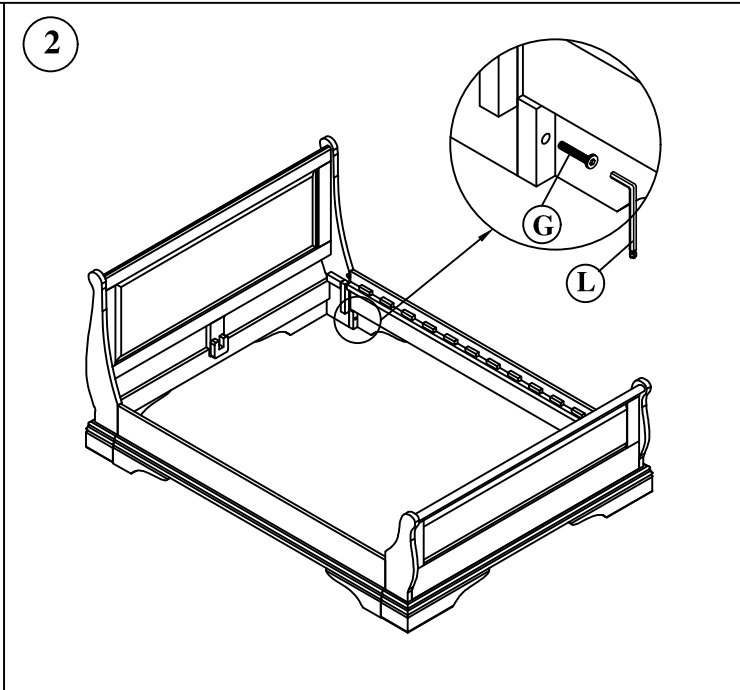

Assembly Instruction - 4'6 Double Size Sleigh Bed

FTO - SLDB01 / TR

Part List

A		Head Board	1 PC
B		Foot Board	1 PC
C		Side Rail	2 PCS
D		Metal Rail	1 PC
E		Slats	14 PCS
F		Bolts	8 PCS
G		Bolts 1/4 * 30 mm	4 PCS
H		Screw 30 mm	8 PCS
I		Screw 20 mm	8 PCS
J		Bracket	4 PCS
K		Allen key Ø5	2 PCS
L		Allen key Ø1	1 PC