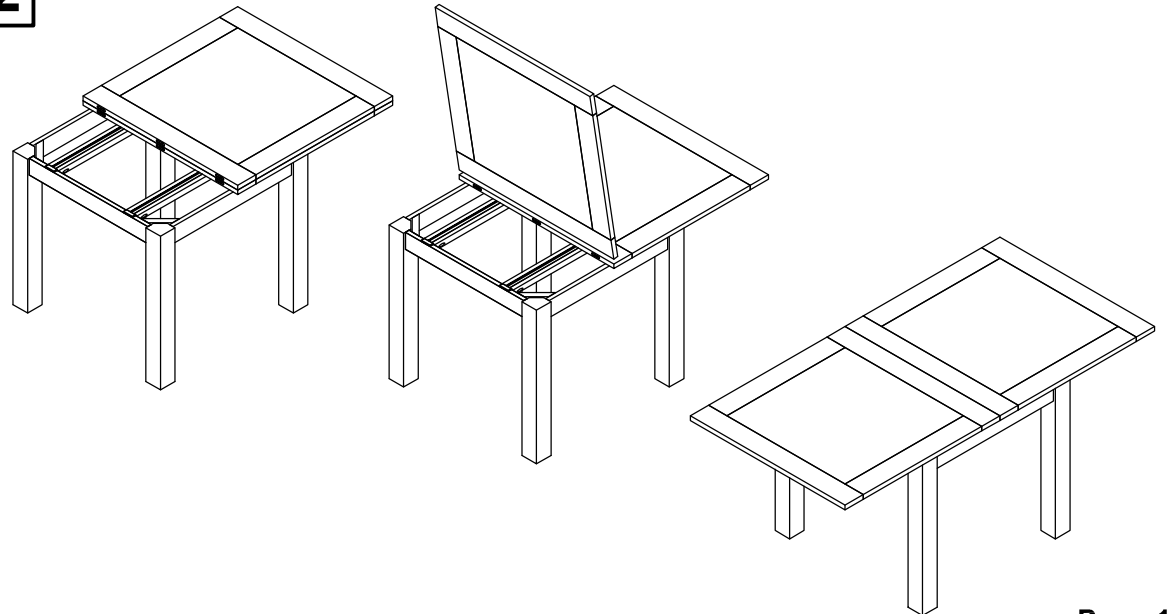

ASSEMBLY INSTRUCTION

EXTENSION DINING TABLE

PART LIST

No	Description	QTY	No	Description	QTY
A	LEGS	4	B	TABLE TOP	1

COMPLETE

1

2

HARDWARE LIST

No	Description	QTY	No	Description	QTY
1	Bolt M10x50 	8	3	Spring Washer M10 	8
2	Flat Washer M10/M19 	8	4	Wrench 	1