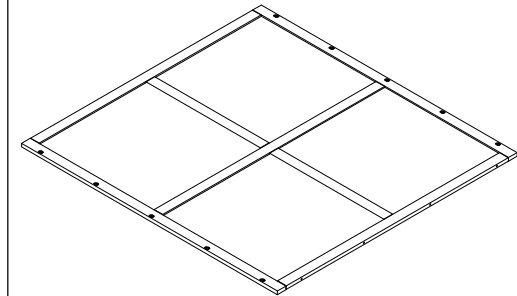

Ⓔ BACK FRAME 1x