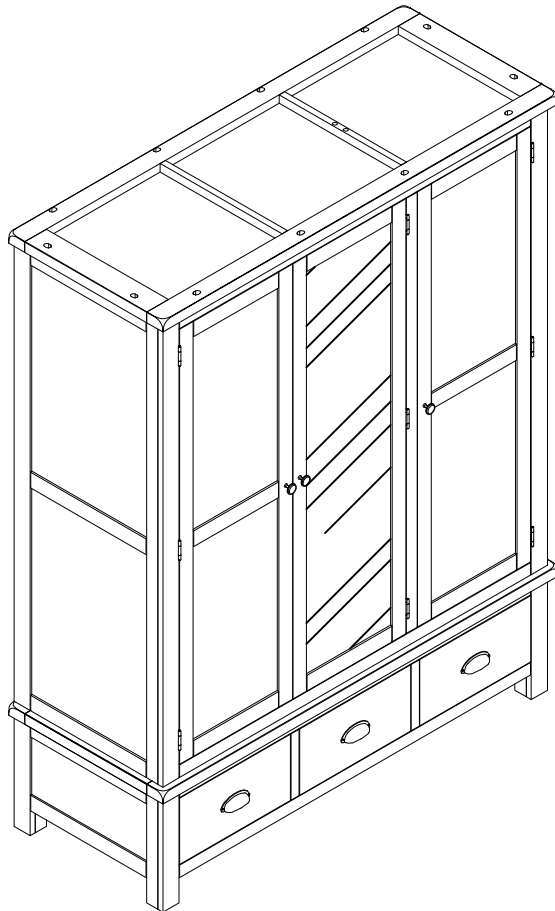

## (TRIPLE ROBE WITH MIRRORED DOOR)

No	LIST OF HARDWARE	FIG	Q.TY(pcs)
①	Bolt M6x30		34
②	Flat Washers (M6x14)		34
③	Screw M4x30		2
④	Screw M3x15		2
⑤	Handle with bolt		3 (set)
⑥	Allen Key		1

Ⓐ - BASE 1x

Ⓑ FRONT FRAME - DOOR 1x

Ⓒ RIGHT SIDE 1x

Ⓓ LEFT SIDE 1x

Ⓔ BACK FRAME 1x

Ⓕ TOP FRAME 1x

Ⓖ HANGING RAIL 1x

Ⓗ HANGING RAIL SUPPORT 1x

**FINAL**