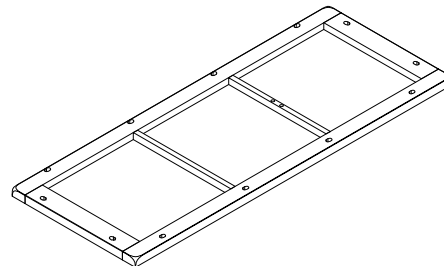

## (TRIPLE ROBE WITH MIRRORED DOOR)

No	LIST OF HARDWARE	FIG	Q.TY(pcs)
①	Bolt M6x30		34
②	Flat Washers (M6x14)		34
③	Screw M4x30		2
④	Screw M3x15		2
⑤	Handle with bolt		3 (set)
⑥	Allen Key		1

Ⓐ - BASE 1x

Ⓑ FRONT FRAME - DOOR 1x

Ⓒ RIGHT SIDE 1x

Ⓓ LEFT SIDE 1x

Ⓔ BACK FRAME 1x

Ⓕ TOP FRAME 1x

Ⓖ HANGING RAIL 1x

Ⓗ HANGING RAIL SUPPORT 1x

**FINAL**