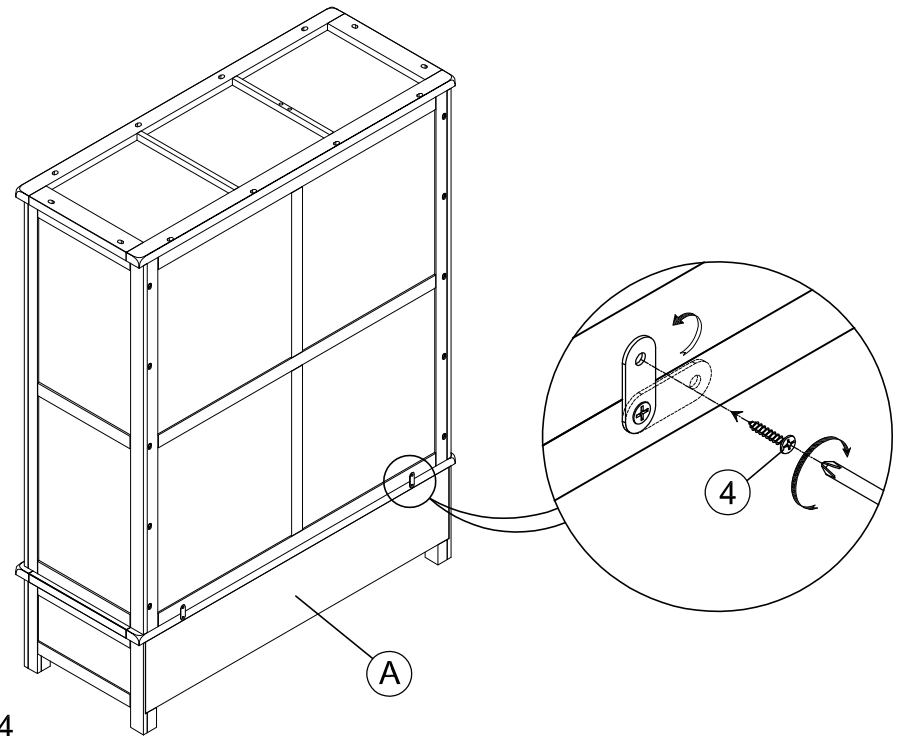

## (TRIPLE ROBE WITH MIRRORED DOOR)

No	LIST OF HARDWARE	FIG	Q.TY(pcs)
①	Bolt M6x30		34
②	Flat Washers (M6x14)		34
③	Screw M4x30		2
④	Screw M3x15		2
⑤	Handle with bolt		3 (set)
⑥	Allen Key		1

Ⓐ - BASE 1x

Ⓑ FRONT FRAME - DOOR 1x

Ⓒ RIGHT SIDE 1x

Ⓓ LEFT SIDE 1x

Ⓔ BACK FRAME 1x

Ⓕ TOP FRAME 1x

Ⓖ HANGING RAIL 1x

Ⓗ HANGING RAIL SUPPORT 1x

**FINAL**