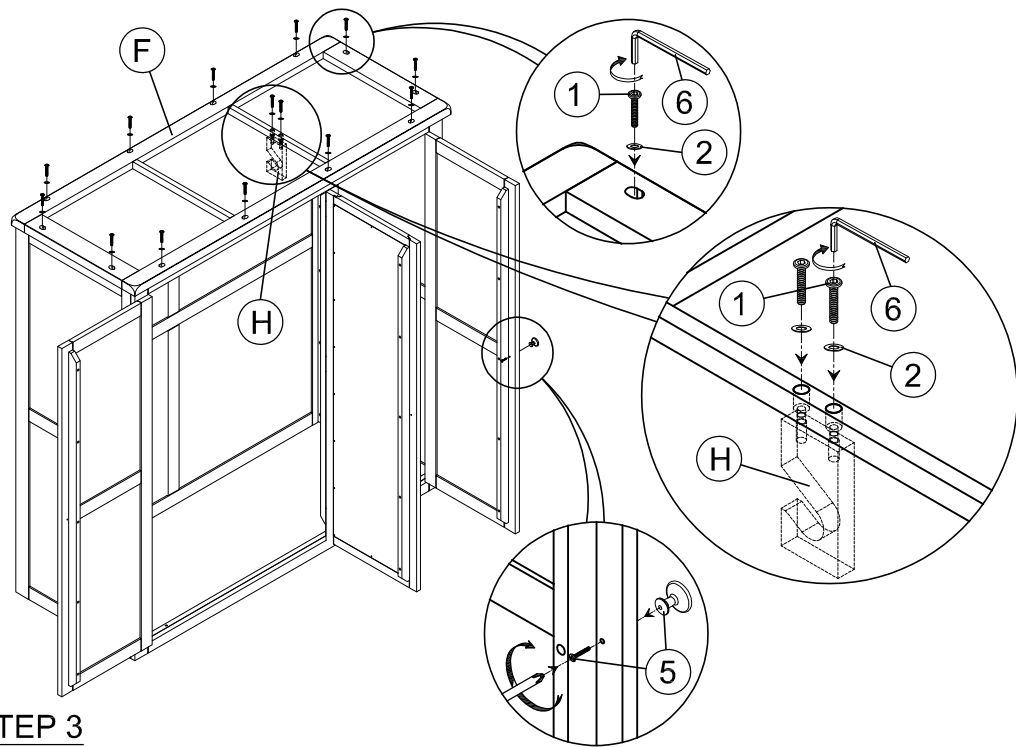

## (TRIPLE ROBE WITH MIRRORED DOOR)

No	LIST OF HARDWARE	FIG	Q.TY(pcs)
①	Bolt M6x30		34
②	Flat Washers (M6x14)		34
③	Screw M4x30		2
④	Screw M3x15		2
⑤	Handle with bolt		3 (set)
⑥	Allen Key		1

Ⓐ - BASE 1x

Ⓑ FRONT FRAME - DOOR 1x

Ⓒ RIGHT SIDE 1x

Ⓓ LEFT SIDE 1x

Ⓔ BACK FRAME 1x

Ⓕ TOP FRAME 1x

Ⓖ HANGING RAIL 1x

Ⓗ HANGING RAIL SUPPORT 1x

**FINAL**