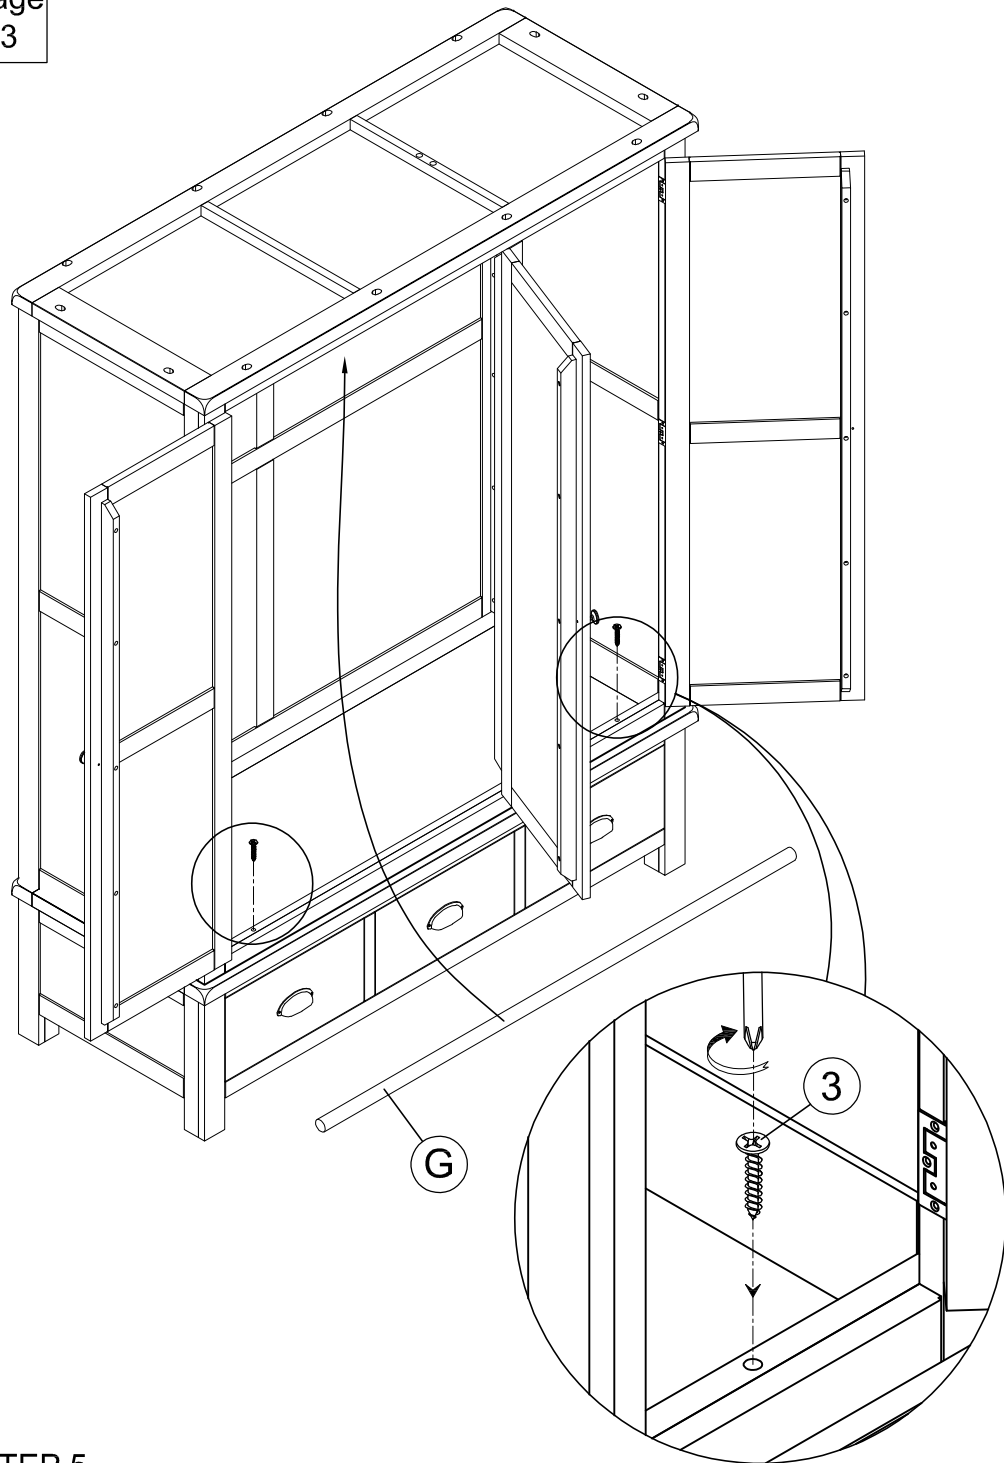

## (TRIPLE ROBE WITH MIRRORED DOOR)

No	LIST OF HARDWARE	FIG	Q.TY(pcs)
①	Bolt M6x30		34
②	Flat Washers (M6x14)		34
③	Screw M4x30		2
④	Screw M3x15		2
⑤	Handle with bolt		3 (set)
⑥	Allen Key		1

Ⓐ - BASE 1x

Ⓑ FRONT FRAME - DOOR 1x

Ⓒ RIGHT SIDE 1x

Ⓓ LEFT SIDE 1x

Ⓔ BACK FRAME 1x

Ⓕ TOP FRAME 1x

Ⓖ HANGING RAIL 1x

Ⓗ HANGING RAIL SUPPORT 1x

**FINAL**