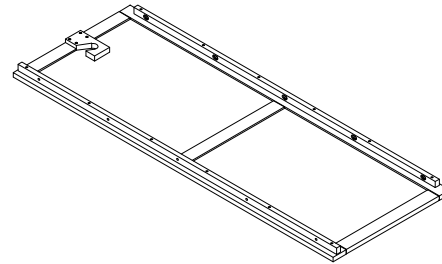

Ⓒ RIGHT SIDE 1x