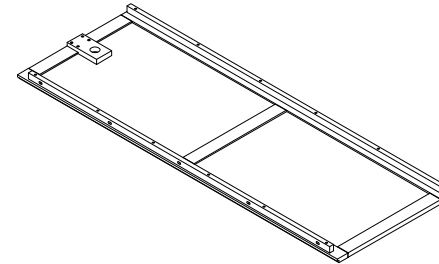

Ⓓ LEFT SIDE 1x