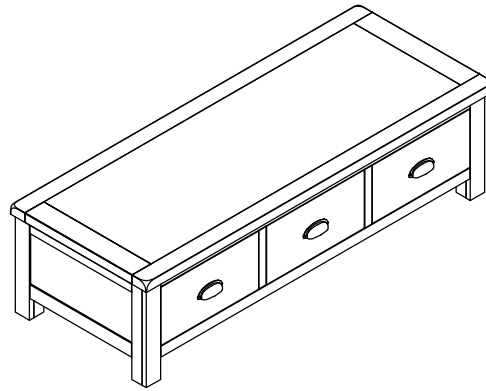

## (TRIPLE ROBE WITH MIRRORED DOOR)

No	LIST OF HARDWARE	FIG	Q.TY(pcs)
①	Bolt M6x30		34
②	Flat Washers (M6x14)		34
③	Screw M4x30		2
④	Screw M3x15		2
⑤	Handle with bolt		3 (set)
⑥	Allen Key		1

Ⓐ - BASE 1x