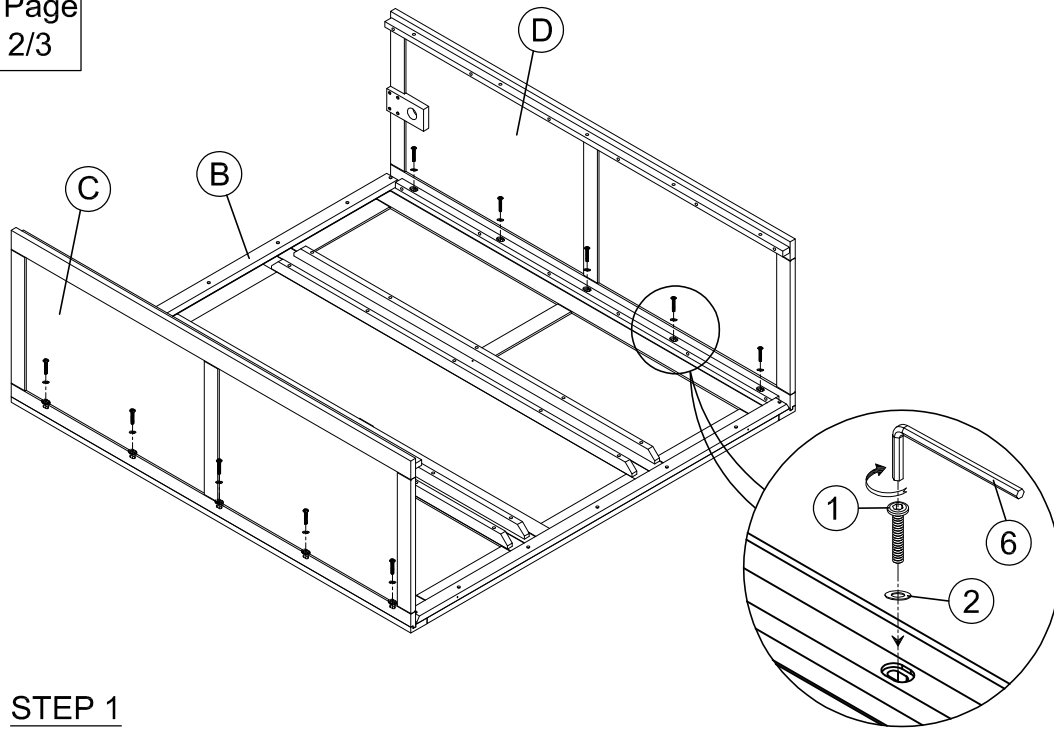

## (TRIPLE ROBE WITH MIRRORED DOOR)

No	LIST OF HARDWARE	FIG	Q.TY(pcs)
①	Bolt M6x30		34
②	Flat Washers (M6x14)		34
③	Screw M4x30		2
④	Screw M3x15		2
⑤	Handle with bolt		3 (set)
⑥	Allen Key		1

Ⓐ - BASE 1x

Ⓑ FRONT FRAME - DOOR 1x

Ⓒ RIGHT SIDE 1x

Ⓓ LEFT SIDE 1x

Ⓔ BACK FRAME 1x

Ⓕ TOP FRAME 1x

Ⓖ HANGING RAIL 1x

Ⓗ HANGING RAIL SUPPORT 1x

**FINAL**