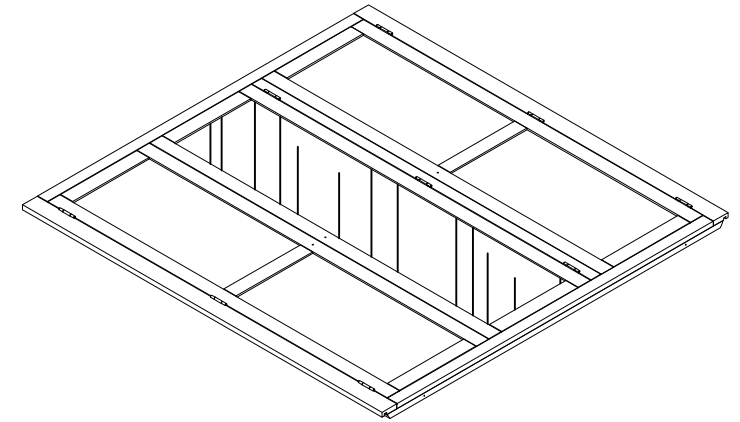

# ASSEMBLY INSTRUCTION

## (TRIPLE ROBE WITH MIRRORED DOOR)

No	LIST OF HARDWARE	FIG	Q.TY(pcs)
①	Bolt M6x30		34
②	Flat Washers (M6x14)		34
③	Screw M4x30		2
④	Screw M3x15		2
⑤	Handle with bolt		3 (set)
⑥	Allen Key		1

Ⓐ - BASE 1x