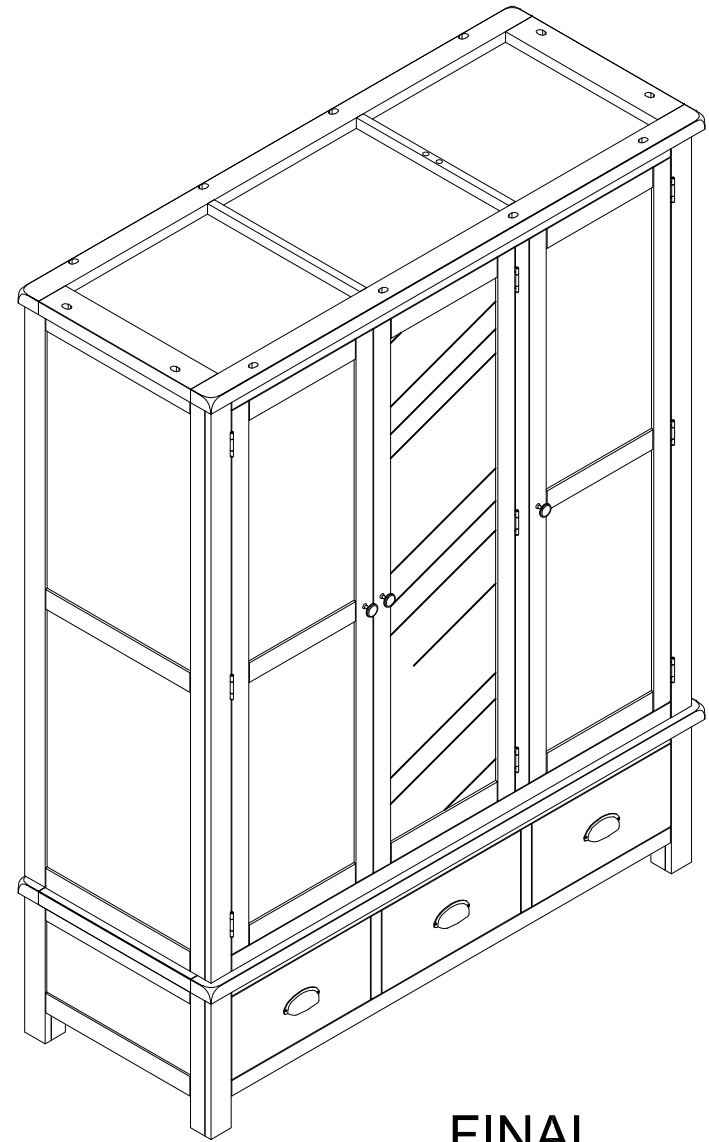

## (TRIPLE ROBE WITH MIRRORED DOOR)

No	LIST OF HARDWARE	FIG	Q.TY(pcs)
①	Bolt M6x30		34
②	Flat Washers (M6x14)		34
③	Screw M4x30		2
④	Screw M3x15		2
⑤	Handle with bolt		3 (set)
⑥	Allen Key		1

Ⓐ - BASE 1x

Ⓑ FRONT FRAME - DOOR 1x

Ⓒ RIGHT SIDE 1x

Ⓓ LEFT SIDE 1x

Ⓔ BACK FRAME 1x

Ⓕ TOP FRAME 1x

Ⓖ HANGING RAIL 1x

Ⓗ HANGING RAIL SUPPORT 1x

**FINAL**