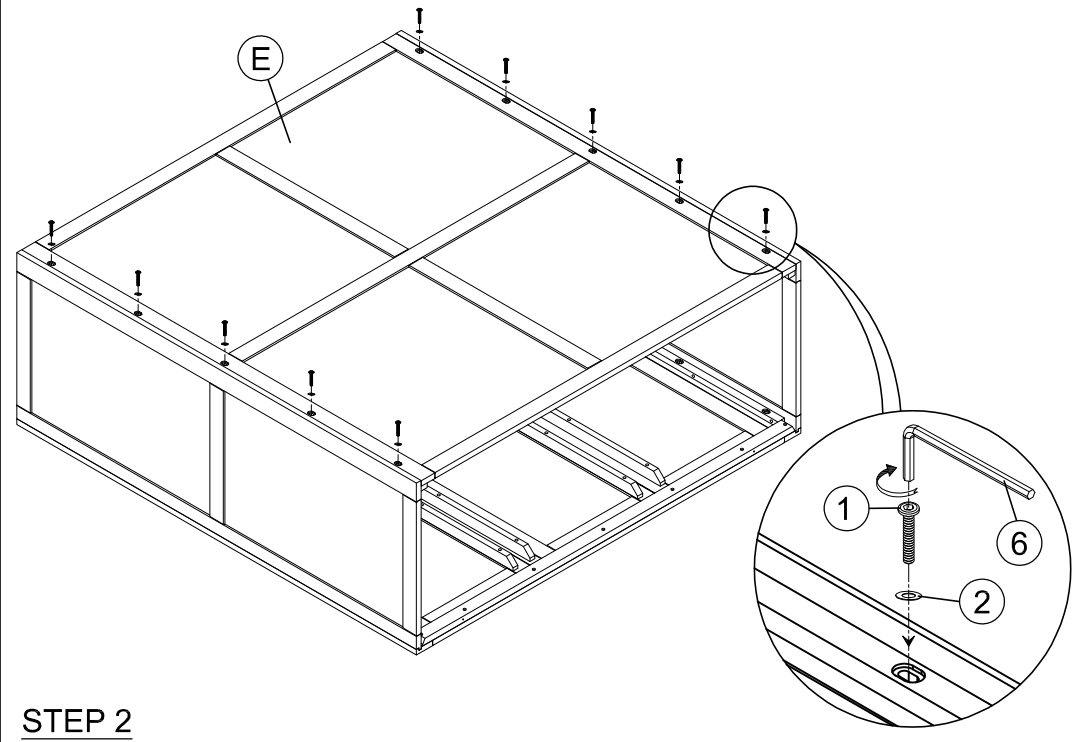

## (TRIPLE ROBE WITH MIRRORED DOOR)

No	LIST OF HARDWARE	FIG	Q.TY(pcs)
①	Bolt M6x30		34
②	Flat Washers (M6x14)		34
③	Screw M4x30		2
④	Screw M3x15		2
⑤	Handle with bolt		3 (set)
⑥	Allen Key		1

Ⓐ - BASE 1x

Ⓑ FRONT FRAME - DOOR 1x

Ⓒ RIGHT SIDE 1x

Ⓓ LEFT SIDE 1x

Ⓔ BACK FRAME 1x

Ⓕ TOP FRAME 1x

Ⓖ HANGING RAIL 1x

Ⓗ HANGING RAIL SUPPORT 1x

**FINAL**