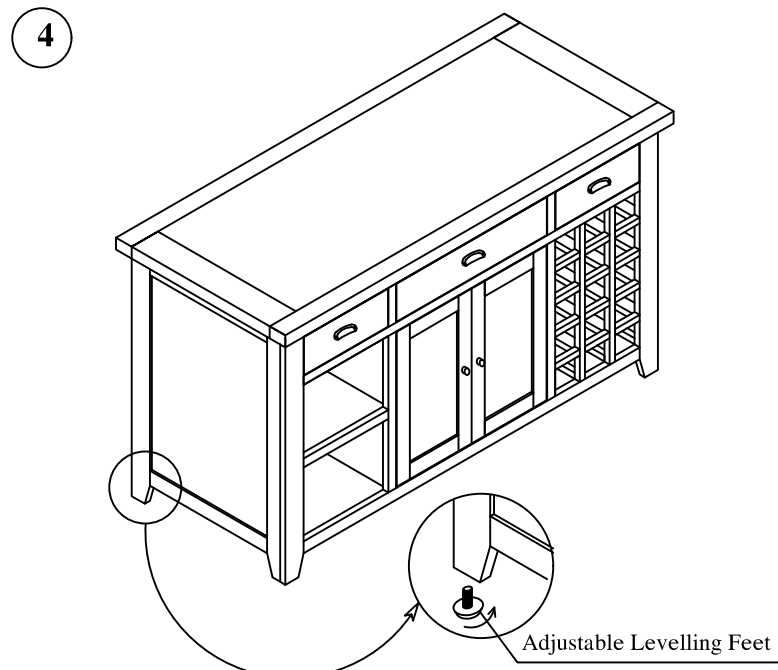

Product Assembly : Large Kitchen Island

AGH - BDLLR / V3P

A : Box x 01

B : Top x 01

C : Bolt 40 mm x 06

D : Screw 35 mm x 06

E : Cottar x 02

F : Allen Key x 01