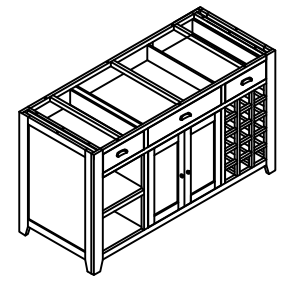

Product Assembly : Large Kitchen Island

AGH - BDLLR / V3P

A : Box x 01

B : Top x 01

C : Bolt 40 mm x 06

D : Screw 35 mm x 06

E : Cottar x 02

F : Allen Key x 01