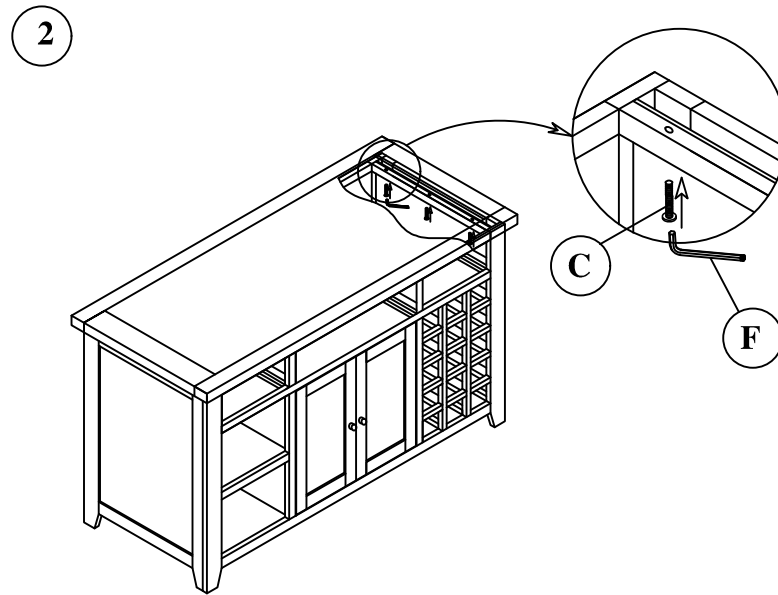

Product Assembly : Large Kitchen Island

AGH - BDLLR / V3P

A : Box x 01

B : Top x 01

C : Bolt 40 mm x 06

D : Screw 35 mm x 06

E : Cottar x 02

F : Allen Key x 01