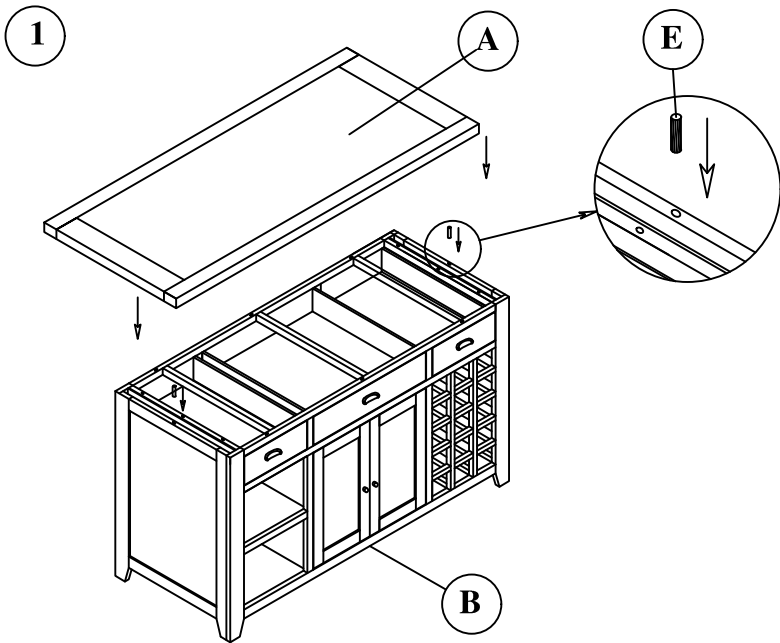

Product Assembly : Large Kitchen Island

AGH - BDLLR / V3P

A : Box x 01

B : Top x 01

C : Bolt 40 mm x 06

D : Screw 35 mm x 06

E : Cottar x 02

F : Allen Key x 01