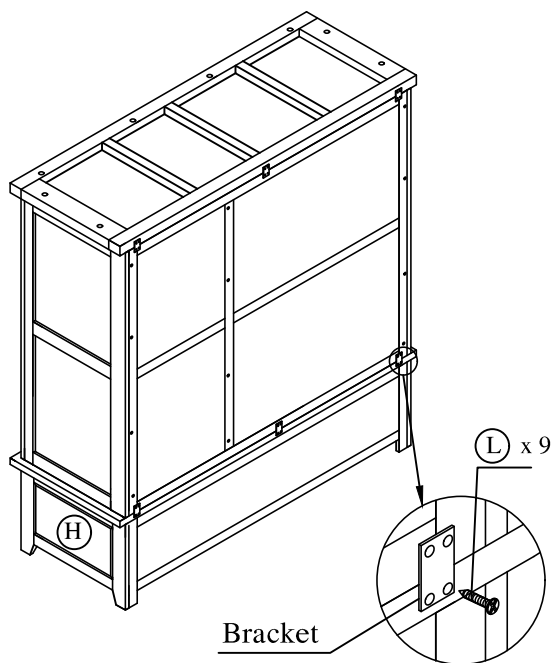

Product Assembly : 3 Door 3 Drawer Wardrobe

AGH - WD03PKLR / V3P

This assembly requires two people.

	A : Door Frame	x 01
	B : Side Frame	x 02
	C : Middle Frame	x 01
	D : Back Frame	x 01
	E : Top Frame	x 01
	F : Hanging Rail	x 02
	G : Shelf	x 03
	H : The Base	x 01
	I : Handle	x 03
	J : Bolts 30mm	x 32
	K : Screws 30 mm & washer	x 03
	L : Screws 15mm	x 22
	M : Metal Corner	x 02
	N : Allen Keys	x 02

STEP : 1

STEP : 2

STEP : 3

STEP : 4

STEP : 5

STEP : 6