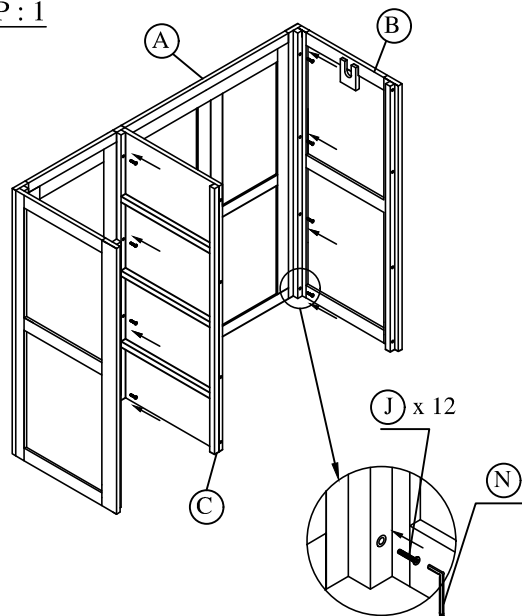

Product Assembly : 3 Door 3 Drawer Wardrobe

AGH - WD03PKLR / V3P

This assembly requires two people.

	A : Door Frame	x 01
	B : Side Frame	x 02
	C : Middle Frame	x 01
	D : Back Frame	x 01
	E : Top Frame	x 01
	F : Hanging Rail	x 02
	G : Shelf	x 03
	H : The Base	x 01
	I : Handle	x 03
	J : Bolts 30mm	x 32
	K : Screws 30 mm & washer	x 03
	L : Screws 15mm	x 22
	M : Metal Corner	x 02
	N : Allen Keys	x 02

STEP : 1