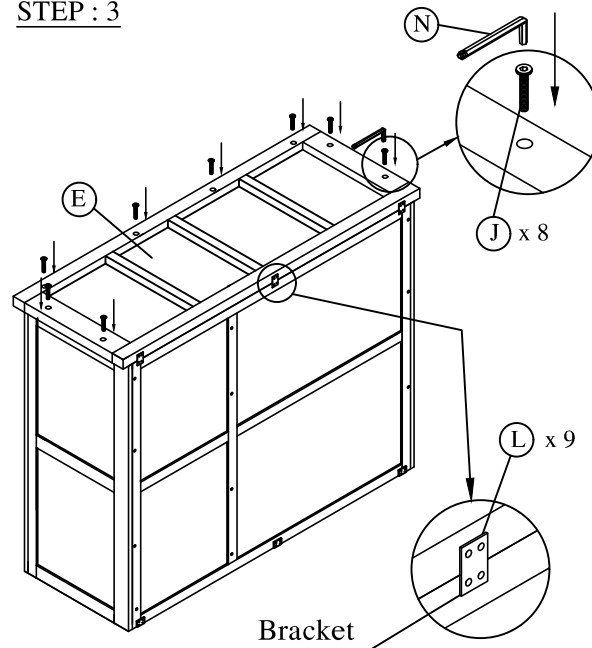

Product Assembly : 3 Door 3 Drawer Wardrobe

AGH - WD03PKLR / V3P

This assembly requires two people.

	A : Door Frame	x 01
	B : Side Frame	x 02
	C : Middle Frame	x 01
	D : Back Frame	x 01
	E : Top Frame	x 01
	F : Hanging Rail	x 02
	G : Shelf	x 03
	H : The Base	x 01
	I : Handle	x 03
	J : Bolts 30mm	x 32
	K : Screws 30 mm & washer	x 03
	L : Screws 15mm	x 22
	M : Metal Corner	x 02
	N : Allen Keys	x 02

STEP : 1

STEP : 2

STEP : 3

STEP : 4

STEP : 5

STEP : 6