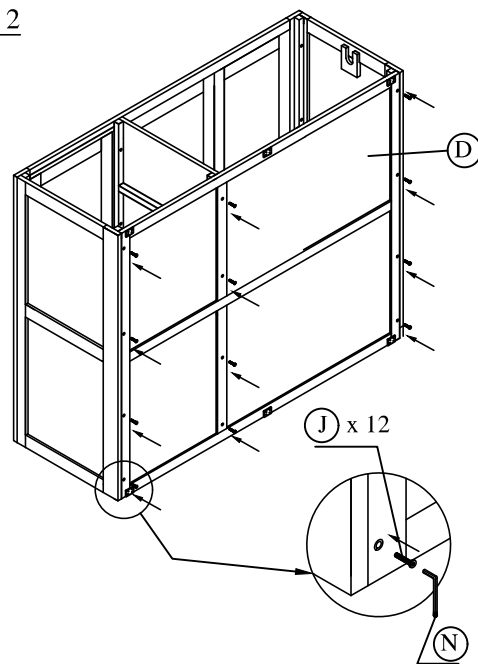

Product Assembly : 3 Door 3 Drawer Wardrobe

AGH - WD03PKLR / V3P

This assembly requires two people.

	A : Door Frame	x 01
	B : Side Frame	x 02
	C : Middle Frame	x 01
	D : Back Frame	x 01
	E : Top Frame	x 01
	F : Hanging Rail	x 02
	G : Shelf	x 03
	H : The Base	x 01
	I : Handle	x 03
	J : Bolts 30mm	x 32
	K : Screws 30 mm & washer	x 03
	L : Screws 15mm	x 22
	M : Metal Corner	x 02
	N : Allen Keys	x 02

STEP : 1

STEP : 2

STEP : 3

STEP : 4

STEP : 5

STEP : 6